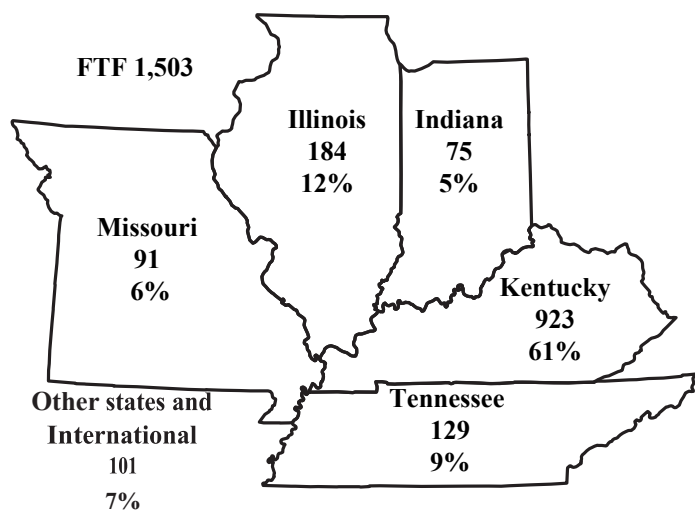

MURRAY STATE UNIVERSITY

FIRST-TIME FRESHMAN ENROLLMENT Fall 2020

2020 FRESHMAN CLASS

- Applicants: 9,552
- Applicants admitted: 7,358 (77%)
- Admitted students who enrolled: 1,503 (16%)
- Average high school GPA: 3.57
- MSU 18-county service region, first-time freshmen: 595 (37%)
- ACT score average (All New Freshmen): 24 (National Average: 20.6; Kentucky 20)

27 states 4 foreign countries
76 Kentucky counties

Enrollment		
First-Time Freshman	1,503	
MSU Total	9,456	
Race	Total	Percent
Alaskan Native or American Indian	1	0.1%
Asian	11	0.7%
Black, Non-Hispanic	95	6.3%
Hispanic	48	3.2%
Multiracial	51	3.4%
Native Hawaiian or Other Pacific Islander	0	0.0%
Non-resident	30	2.0%
White, Non-Hispanic	1,187	79.0%
Unknown	80	5.3%