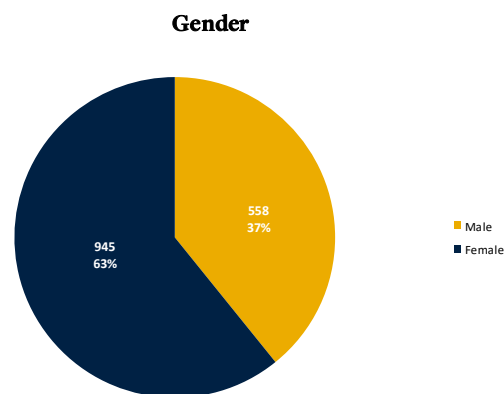

MURRAY STATE UNIVERSITY

FIRST-TIME FRESHMAN ENROLLMENT Fall 2020

2020 FRESHMAN CLASS

- Applicants: 9,552
- Applicants admitted: 7,358 (77%)
- Admitted students who enrolled: 1,503 (16%)
- Average high school GPA: 3.57
- MSU 18-county service region, first-time freshmen: 595 (37%)
- ACT score average (All New Freshmen): 24 (National Average: 20.6; Kentucky 20)

27 states 4 foreign countries
76 Kentucky counties

Enrollment		
First-Time Freshman	1,503	
MSU Total	9,456	
Race	Total	Percent
Alaskan Native or American Indian	1	0.1%
Asian	11	0.7%
Black, Non-Hispanic	95	6.3%
Hispanic	48	3.2%
Multiracial	51	3.4%
Native Hawaiian or Other Pacific Islander	0	0.0%
Non-resident	30	2.0%
White, Non-Hispanic	1,187	79.0%
Unknown	80	5.3%