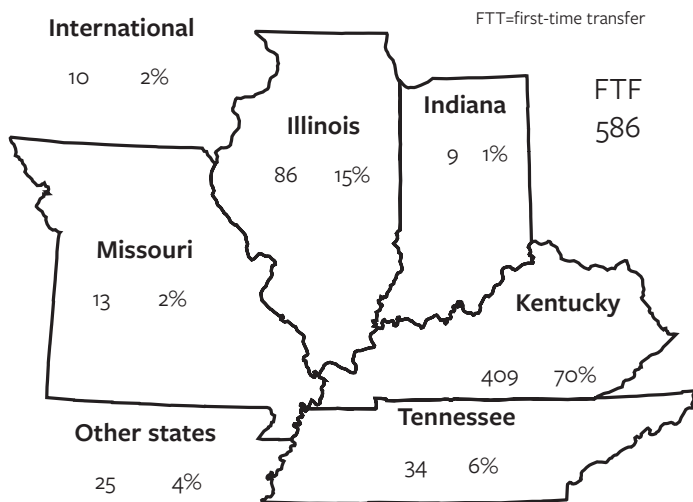

# MURRAY STATE UNIVERSITY

## FIRST-TIME TRANSFER ENROLLMENT Fall 2017

### 2017 TRANSFER CLASS

- Admitted students who enrolled: 586
- Average credit transferred: 65 hours
- Average GPA on Entrance: 2.95

**19 states • 5 foreign countries  
41 Kentucky counties**