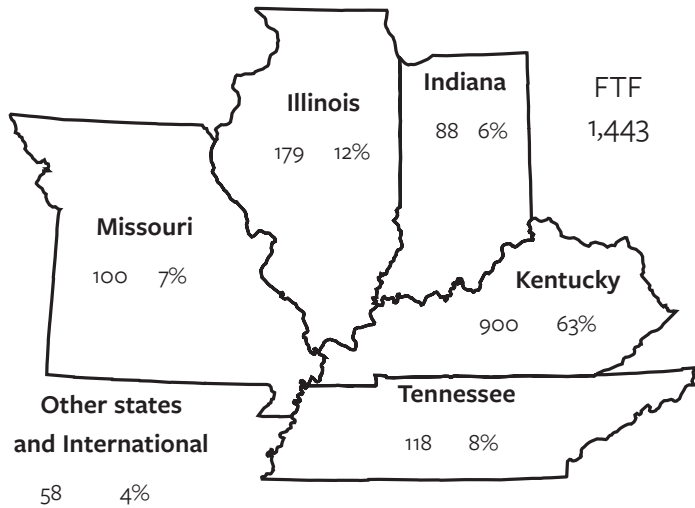

MURRAY STATE UNIVERSITY

FIRST-TIME FRESHMAN ENROLLMENT Fall 2017

2017 FRESHMAN CLASS

- Applicants: 7,108
- Applicants admitted: 5,967 (84%)
- Admitted students who enrolled: 1,443 (24%)
- Average high school GPA: 3.60
- MSU 18-county service region, first-time freshmen: 518 (36%)
- ACT score average (All New Freshmen): 24.2
(National Average: 21.0; Kentucky 20.0)

**24 states • 13 foreign countries
68 Kentucky counties**

TOP FIVE MAJORS

- Undeclared
- Nursing
- Vet/Animal Health Tech/Vet Tech Asst.
- Engineering Physics
- Psychology

ENROLLMENT

First Time Freshman	1,443
MSU Total	10,017

	Total	%
Alaskan Native or American Indian	1	0%
Asian	11	1%
Black, Non-Hispanic	80	6%
Hispanic	29	2%
Multiracial	44	3%
Non-resident Alien	17	1%
White, Non-Hispanic	1,232	85%
Unknown	29	2%

Gender	Total	%
Male	578	40%
Female	865	60%
Total	1,443	100%