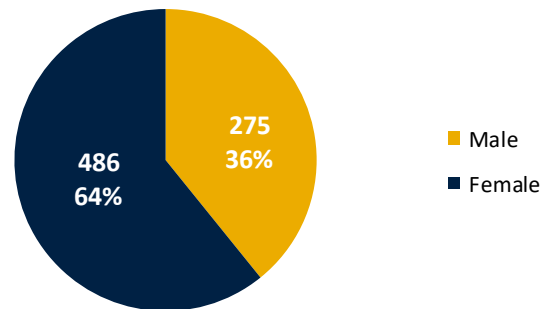

Gender

TOP SENDING INSTITUTIONS

- West Kentucky Community and Technical College: 152
- Hopkinsville Community College: 65
- Madisonville Community College: 59
- Henderson Community College: 32
- Owensboro Community College: 13

	F10	F11	F12	F13	F14	F15	F16	F17	F18	F19	F20
FTT Total	601	666	674	692	761	630	605	586	557	617	761
Full-Time	474	517	511	508	566	470	486	455	434	429	461
Part-Time	127	149	163	184	195	160	119	131	123	188	300