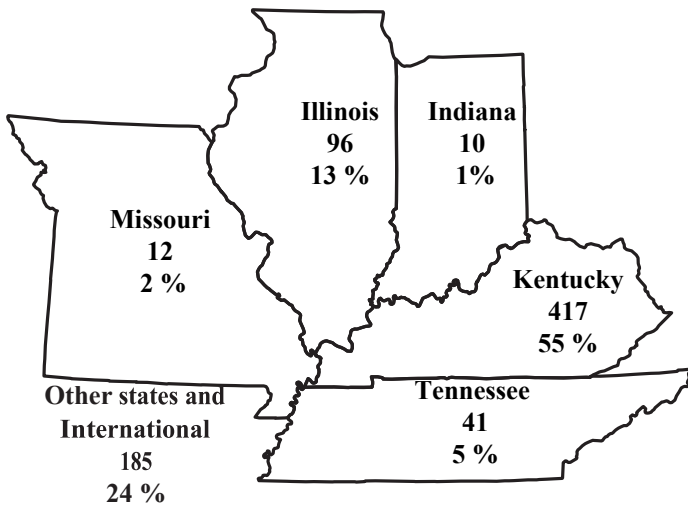

# MURRAY STATE UNIVERSITY

### 2020 TRANSFER CLASS

- Admitted students who are enrolled: 761
- Average credit transferred: 66.87 hours
- Average GPA on Entrance: 3.12

**24 States - 6 Foreign countries**  
**46 Kentucky counties**