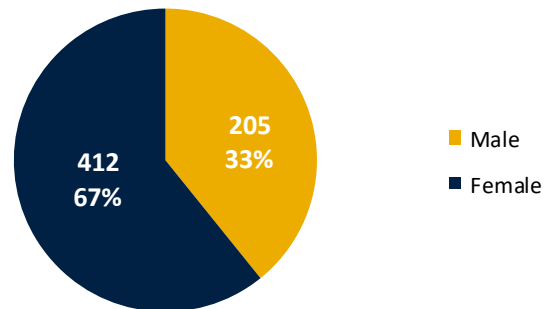

Gender

TOP SENDING INSTITUTIONS

- West Kentucky Community and Technical College: 167
- Madisonville Community College: 69
- Hopkinsville Community College: 55
- Henderson Community College: 24
- Owensboro Community College: 12

	F09	F10	F11	F12	F13	F14	F15	F16	F17	F18	F19
FTT Total	579	601	666	674	692	761	630	605	586	557	617
Full-Time	448	474	517	511	508	566	470	486	455	434	429
Part-Time	131	127	149	163	184	195	160	119	131	123	188