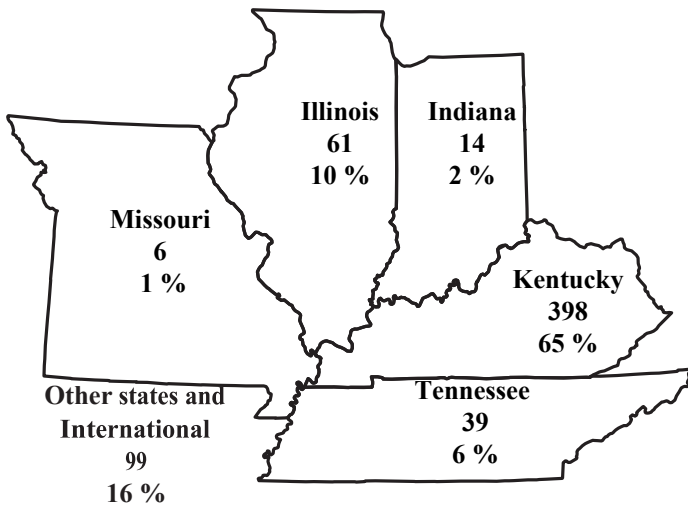

MURRAY STATE UNIVERSITY

FIRST-TIME TRANSFER ENROLLMENT Fall 2019

2019 TRANSFER CLASS

- Admitted students who are enrolled: 617
- Average credit transferred: 63.7 hours
- Average GPA on Entrance: 2.98

21 States - 6 Foreign countries
53 Kentucky counties

Enrollment		
First-Time Transfer	617	
MSU Total	9,569	
Race	Total	Percent
Alaskan Native or American Indian	0	0.0%
Asian	3	0.5%
Black, Non-Hispanic	45	7.3%
Hispanic	13	2.1%
Native Hawaiian or Other Pacific Islander	2	0.3%
Multiracial	16	2.6%
Non-resident	72	11.7%
White, Non-Hispanic	444	72.0%
Unknown	22	3.6%
Classification	Total	Percent
Freshman	59	10%
Sophomore	172	28%
Junior	277	45%
Senior	109	18%