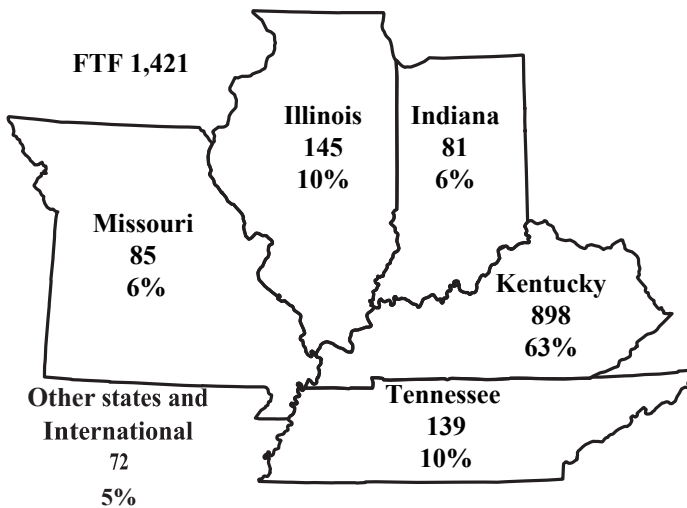

MURRAY STATE UNIVERSITY

FIRST-TIME FRESHMAN ENROLLMENT Fall 2019

2019 FRESHMAN CLASS

- Applicants: 8,327
- Applicants admitted: 6,861 (82%)
- Admitted students who enrolled: 1,421 (17%)
- Average high school GPA: 3.66
- MSU 18-county service region, first-time freshmen: 555 (42%)
- ACT score average (All New Freshmen): 24.5 (National Average: 20.8; Kentucky 20.2)

24 states 16 foreign countries
75 Kentucky counties

Enrollment		
First-Time Freshman	1,421	
MSU Total	9,569	
Race	Total	Percent
Alaskan Native or American Indian	8	0.6%
Asian	9	0.6%
Black, Non-Hispanic	93	6.5%
Hispanic	39	2.7%
Multiracial	42	3.0%
Native Hawaiian or Other Pacific Islander	1	0.1%
Non-resident	21	1.5%
White, Non-Hispanic	1,165	82.0%
Unknown	43	3.0%