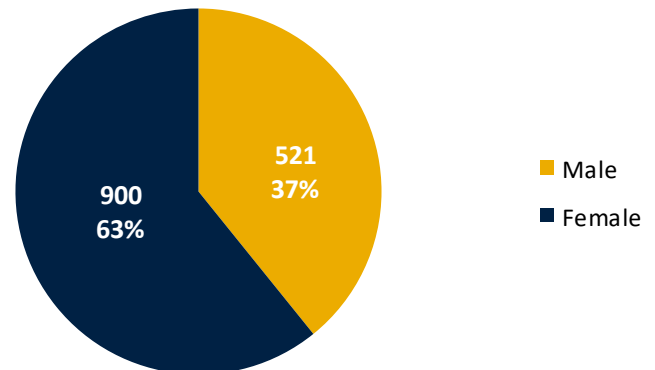

Gender

TOP FIVE MAJORS

- Nursing
- Animal Technology
- Biology
- Elementary Education
- Psychology

	F09	F10	F11	F12	F13	F14	F15	F16	F17	F18	F19
Total	1,391	1,390	1,536	1,626	1,581	1,508	1,468	1,502	1,443	1,319	1,421
Racer Academy & Special H.S.	143	289	496	550	746	802	918	802	964	1,054	1,191
Home	7	8	13	29	9	15	12	22	16	7	16