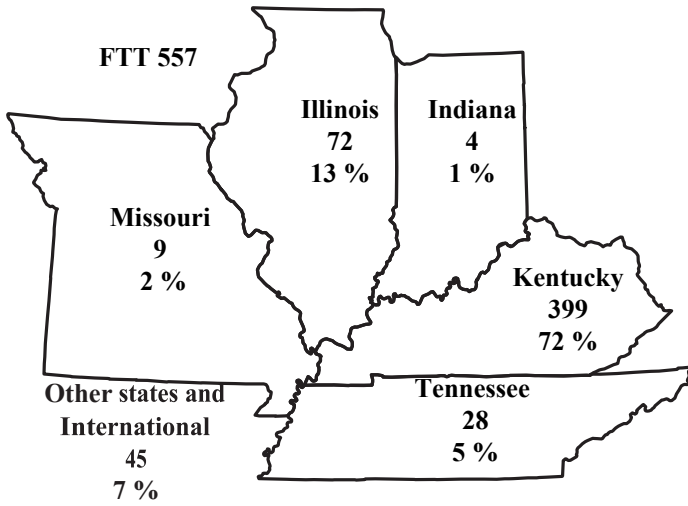

MURRAY STATE UNIVERSITY

FIRST-TIME TRANSFER ENROLLMENT Fall 2018

2018 TRANSFER CLASS

- Admitted students who are enrolled: 557
- Average credit transferred: 68 hours
- Average GPA on Entrance: 3.04

17 States - 9 Foreign countries
42 Kentucky counties

Enrollment		
First-Time Transfer	577	
MSU Total	9,466	
Race	Total	Percent
Alaskan Native or American Indian	0	0.0%
Asian	2	0.4%
Black, Non-Hispanic	38	6.8%
Hispanic	6	1.1%
Multiracial	12	2.2%
Non-resident	20	3.6%
White, Non-Hispanic	467	83.8%
Unknown	12	2.2%
Classification	Total	Percent
Freshman	40	7%
Sophomore	121	22%
Junior	300	54%
Senior	96	17%