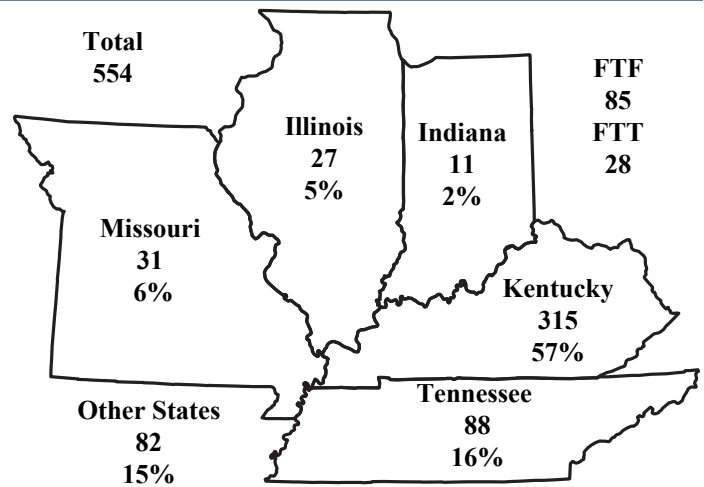

20 States - 30 Kentucky Counties

STUDENT PROGRAMS, ORGANIZATIONS AND ACTIVITIES

African Student Association	Multicultural Parents Advisory Council
Alliance	Multicultural Student Council
Black Student Council	Multicultural Student Roundtable
Brothers Supporting Brothers	National Pan-Hellenic Council
Campus Activities Board	Office of Multicultural Affairs
ECHOS, INC. (Eloquent Commitment to Helping Our Sisters)	Residential College Association
Honor Societies	Single Parent Support Club
Intra-Collegiate Sports	Student Government Association
Leaders Enhancing Academic Diversity(LEAD)	Voices of Praise Gospel Choir

Prepared by **Office of Institutional Effectiveness**. Questions or comments? contact Dedrick Brooks at 270-809-3372 or dbrooks17@murraystate.edu

Equal education and employment opportunities M/F/D,AA employer.
Murray State University supports a clean and healthy campus. Please refrain from personal tobacco use.