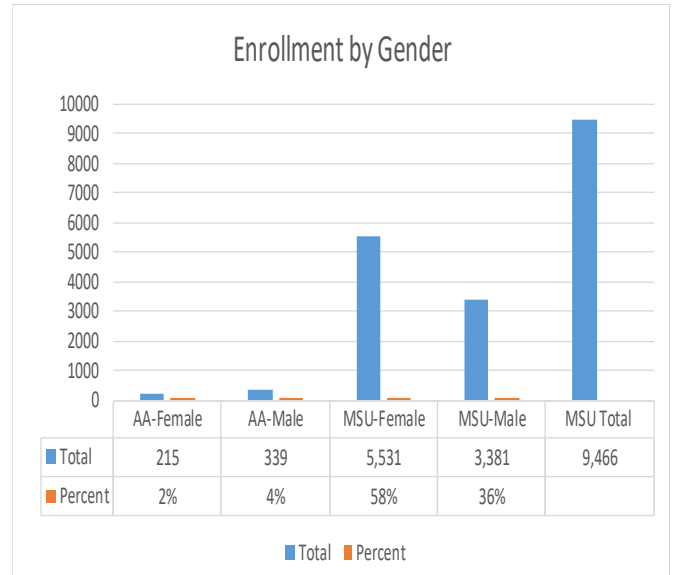

Murray State University

African-American Enrollments Fall 2018

	Full-Time		Part-time		Total	
Undergraduate	391	95%	76	54%	467	84%
Graduate	22	5%	65	46%	87	16%

	F08	F09	F10	F11	F12	F13	F14	F15	F16	F17	F18
Total African-American	608	588	693	758	768	740	776	744	669	587	554
Graduate	106	106	109	133	141	127	120	112	113	87	87
Undergraduate	502	479	560	617	641	620	664	631	565	500	467
First-time Freshman	115	83	108	132	201	129	131	105	88	80	85
First-time Transfers	44	27	47	62	62	46	58	52	36	31	28

	F08	F09	F10	F11	F12	F13	F14	F15	F16	F17	F18
Ky. African-American	392	359	421	471	457	449	484	460	407	343	315
Graduate	75	65	78	89	74	72	70	71	67	51	52
Undergraduate	317	294	343	382	383	375	414	389	340	292	263
First-time Freshman	66	42	57	74	60	72	69	52	34	26	43
First-time Transfers	33	14	25	38	41	32	45	39	39	24	17

African-American Quick Facts

HISTORICAL MILESTONES

First African-American student: Mary Ford Holland, 1955
First African-American graduate: Nancy Tyler, 1961
First African-American varsity athlete: Dennis Jackson, 1960
African-American Distinguished Alumnus Recipients:
1987 Jerry Pritchett Thornton, Ph.D. '69
1992 Walter Bumphus, Ph.D. '71
2005 Don Tharpe, Ph.D. '74
African-American Golden Horseshoe Recipient:
1997 Michael Hamilton '70
Outstanding Senior Man:
1997 Reuel Shepherd
2007 Terone Lewis
Homecoming King: Kendrick Settler, 2014
Miss MSU: Tanelle Smith, 2015
Mr. MSU: Dexter Alexander, 2015
Homecoming Queen: Kelsey Bogard, 2016

AFRICAN-AMERICAN GREEK ORGANIZATIONS (National Pan-Hellenic Council)

Sorority   **Fraternity**
Alpha Kappa Alpha   Alpha Phi Alpha
Zeta Phi Beta   Omega Psi Phi
Delta Sigma Theta   Phi Beta Sigma

AFRICAN-AMERICAN DEMOGRAPHICS (2010 Census)

MSU 669 6.4%
Murray, Ky. 1,204 6.8%
Calloway County, Ky. 1,392 3.7%
MSU 18 County Service Region 41,006 9.3%
Kentucky 319,600 8%
USA 43,884,130 13.1%

MSU BOARD OF REGENTS MEMBERS

George N. King, 1982   Olivia Burr, 1997-2007
Wendell Lynch, 1983-1987   Jerry Sue Thornton 2013-2016
Willie Hendrick, 1987-1992   Walter Bumphus 2016-2018
Arlivia Gamble, 1992-1997   Don Tharpe 2017-