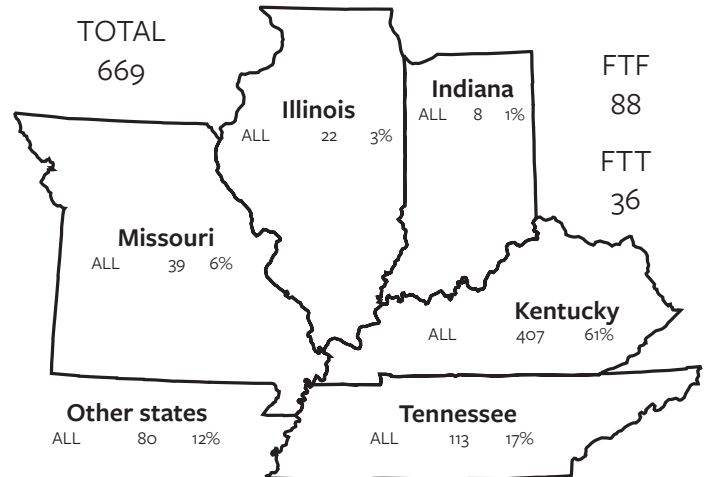

#### AFRICAN-AMERICAN DEMOGRAPHICS (2010 Census)

MSU	669	6.4%
Murray, Ky.	1,204	6.8%
Calloway County, Ky.	1,392	3.7%
MSU 18 County Service Region	41,006	9.3%
Kentucky	319,600	8%
USA	43,884,130	13.1%

### 22 States • 31 Kentucky Counties