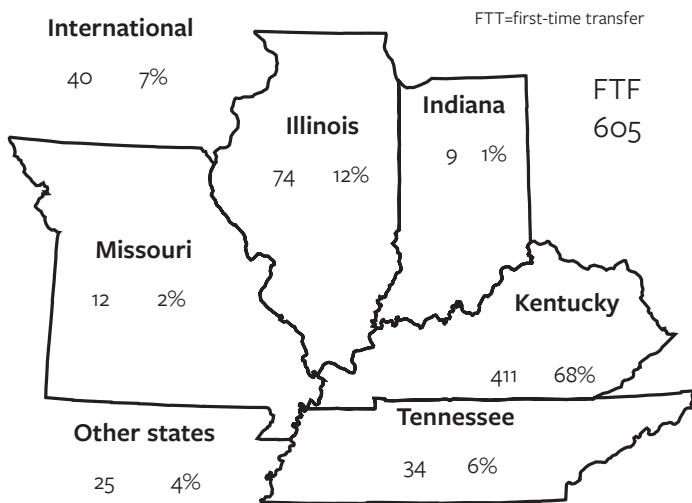

# MURRAY STATE UNIVERSITY

## FIRST-TIME TRANSFER ENROLLMENT Fall 2016

### 2016 TRANSFER CLASS

- Admitted students who enrolled: 605
- Average credit transferred: 66 hours
- Average GPA on Entrance: 2.98

**23 states • 8 foreign countries  
39 Kentucky counties**