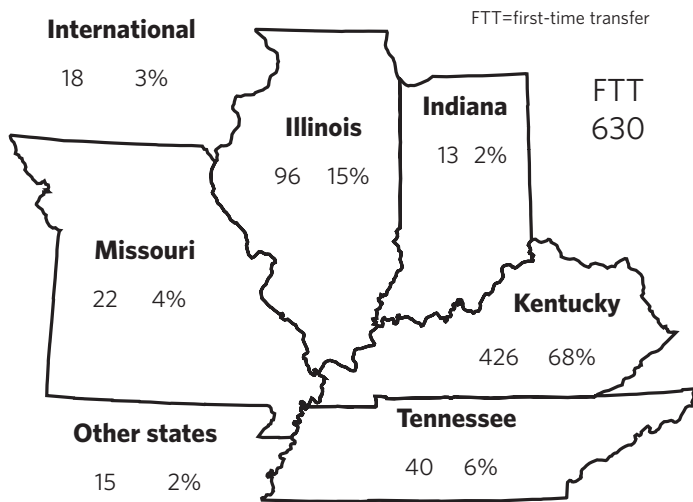

MURRAY STATE UNIVERSITY

FIRST-TIME TRANSFER ENROLLMENT Fall 2015

2015 TRANSFER CLASS

- Admitted students who enrolled: 630
- Average credit transferred: 62 hours
- Average GPA on Entrance: 2.96

**18 states • 5 foreign countries
47 Kentucky counties**

ENROLLMENT

First-Time Transfer 630
MSU Total 10,998

	Total	%
American Indian or Alaska Native	3	1%
Asian	3	1%
Black, Non-Hispanic	52	8%
Hispanic	13	2%
Multiracial	10	1%
Non-resident Alien	18	3%
White, Non-Hispanic	498	79%
Unknown	32	5%
Native Hawaiian or Pacific Islander	1	0%