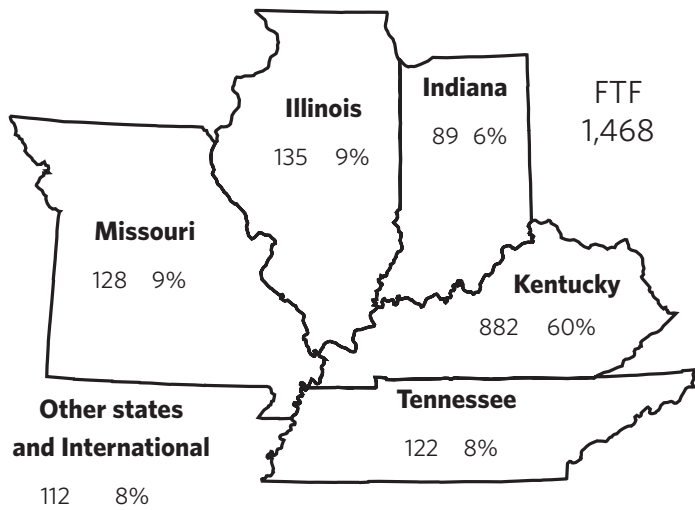

MURRAY STATE UNIVERSITY

FIRST TIME FRESHMAN ENROLLMENT Fall 2015

2015 FRESHMAN CLASS

- Applicants: 4,874 • Applicants admitted: 4,416 (90%)
- Admitted students who enrolled: 1,468 (33%)
- Average high school GPA: 3.48
- MSU 18-county service region, first-time freshmen: 590 (40%)
- ACT score average (All New Freshmen): 23.2 (National Average: 22.3; Kentucky 19.9)

**29 states • 21 foreign countries
76 Kentucky counties**

TOP FIVE MAJORS

- Undeclared
- Nursing
- Animal Technology
- Occupational Safety and Health
- Business Administration

ENROLLMENT

First Time Freshman 1,468
MSU Total 10,998

	Total	%
Alaskan Native or American Indian	2	0%
Asian	8	1%
Black, Non-Hispanic	105	7%
Hispanic	33	2%
Multiracial	52	4%
Non-resident Alien	53	3%
White, Non-Hispanic	1,185	81%
Unknown	30	2%

Gender	Total	%
Male	592	40%
Female	876	60%
Total	1,468	100%