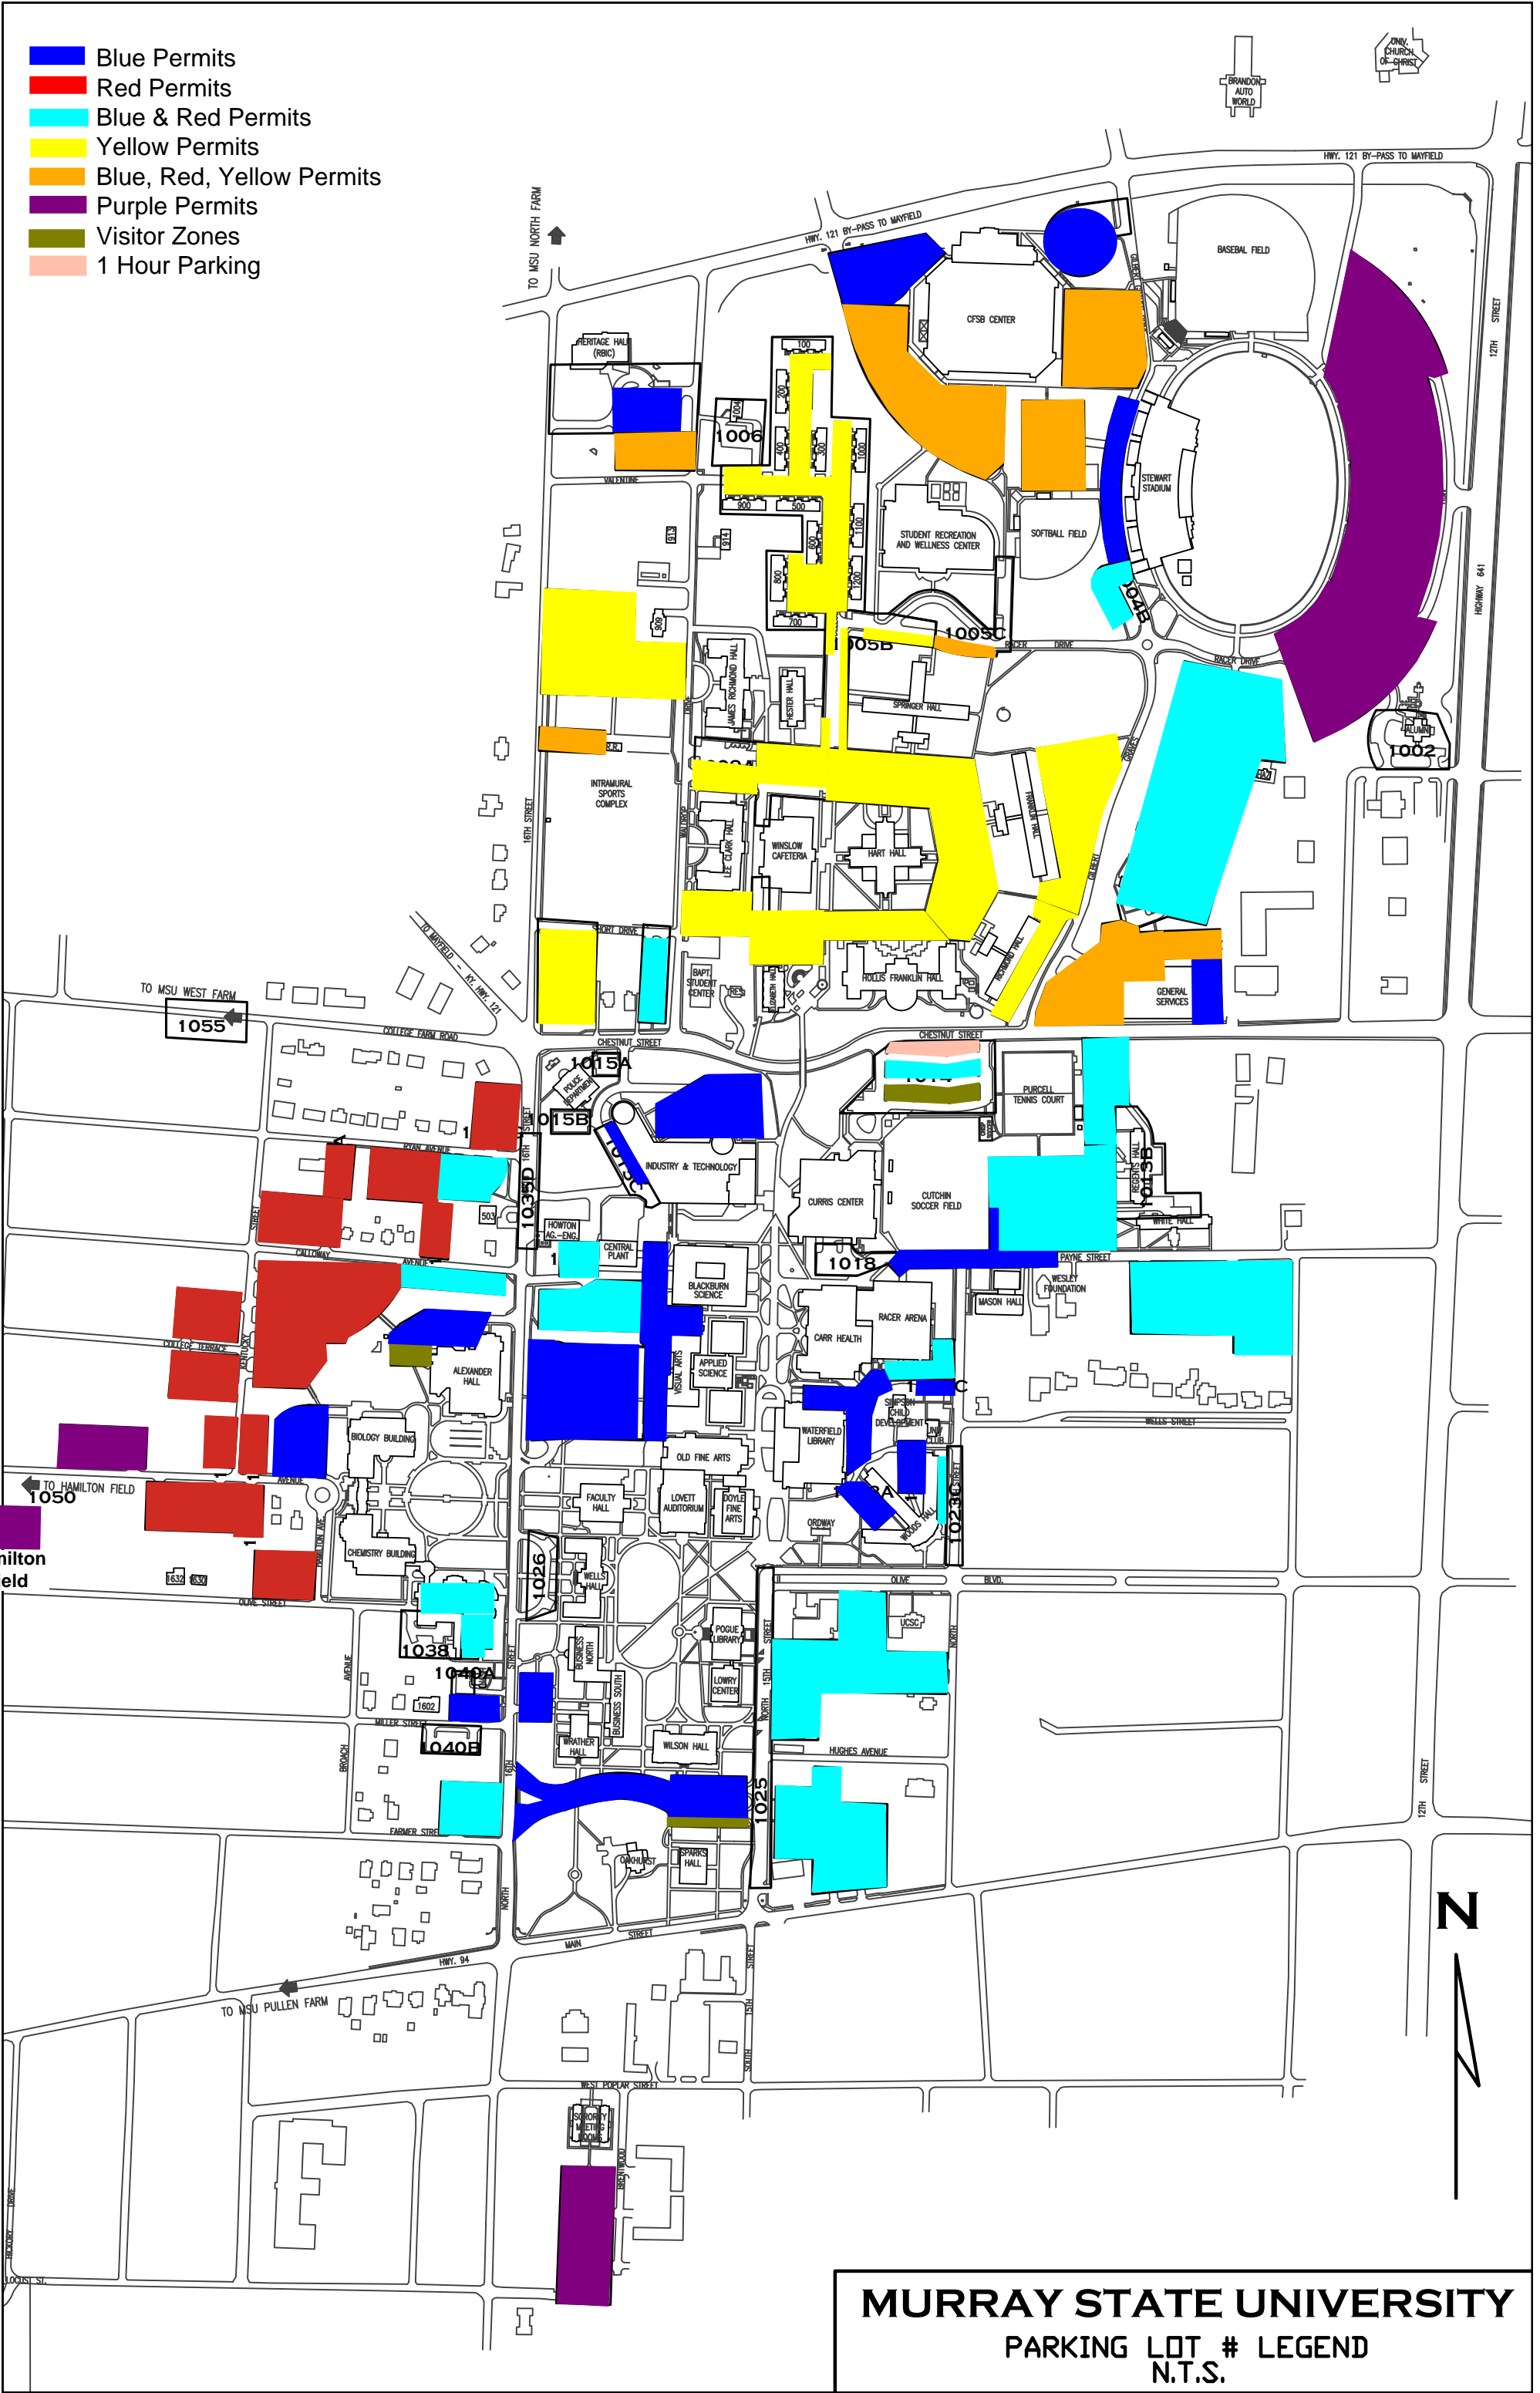

- Blue Permits
- Red Permits
- Blue & Red Permits
- Yellow Permits
- Blue, Red, Yellow Permits
- Purple Permits
- Visitor Zones
- 1 Hour Parking

**MURRAY STATE UNIVERSITY**  
**PARKING LOT # LEGEND**  
**N.T.S.**