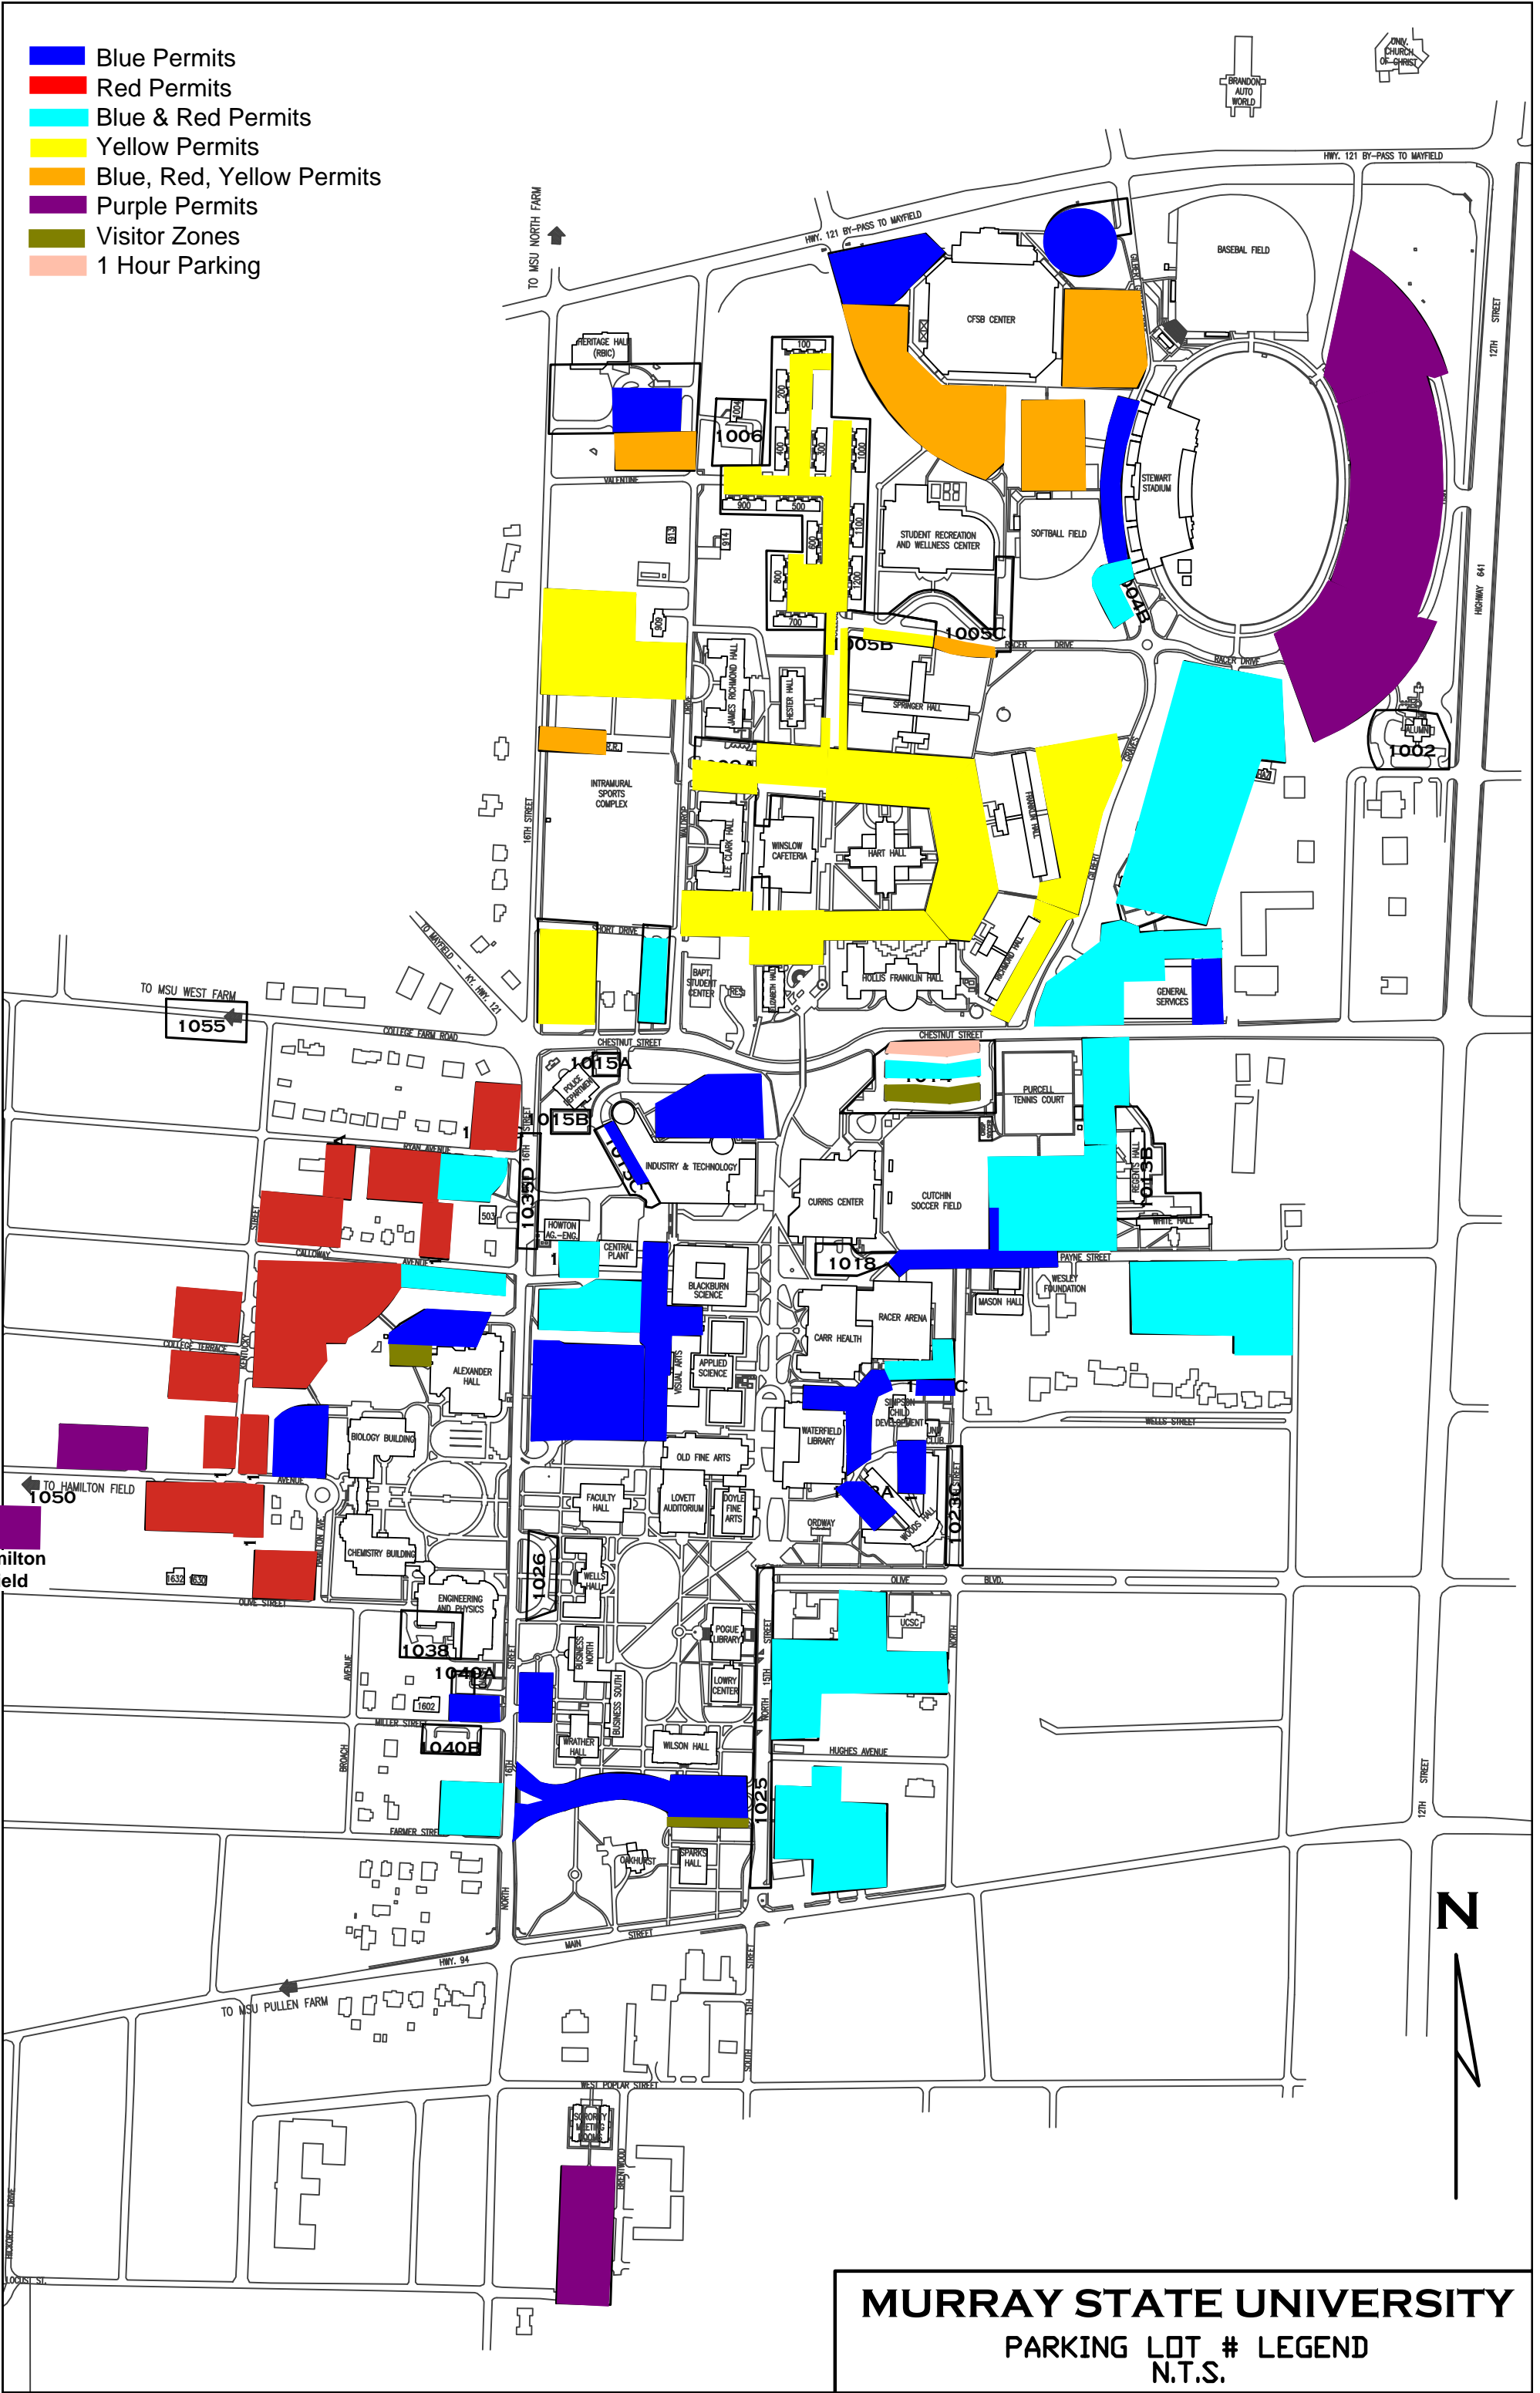

- Blue Permits
- Red Permits
- Blue & Red Permits
- Yellow Permits
- Blue, Red, Yellow Permits
- Purple Permits
- Visitor Zones
- 1 Hour Parking

MURRAY STATE UNIVERSITY
PARKING LOT # LEGEND
N.T.S.