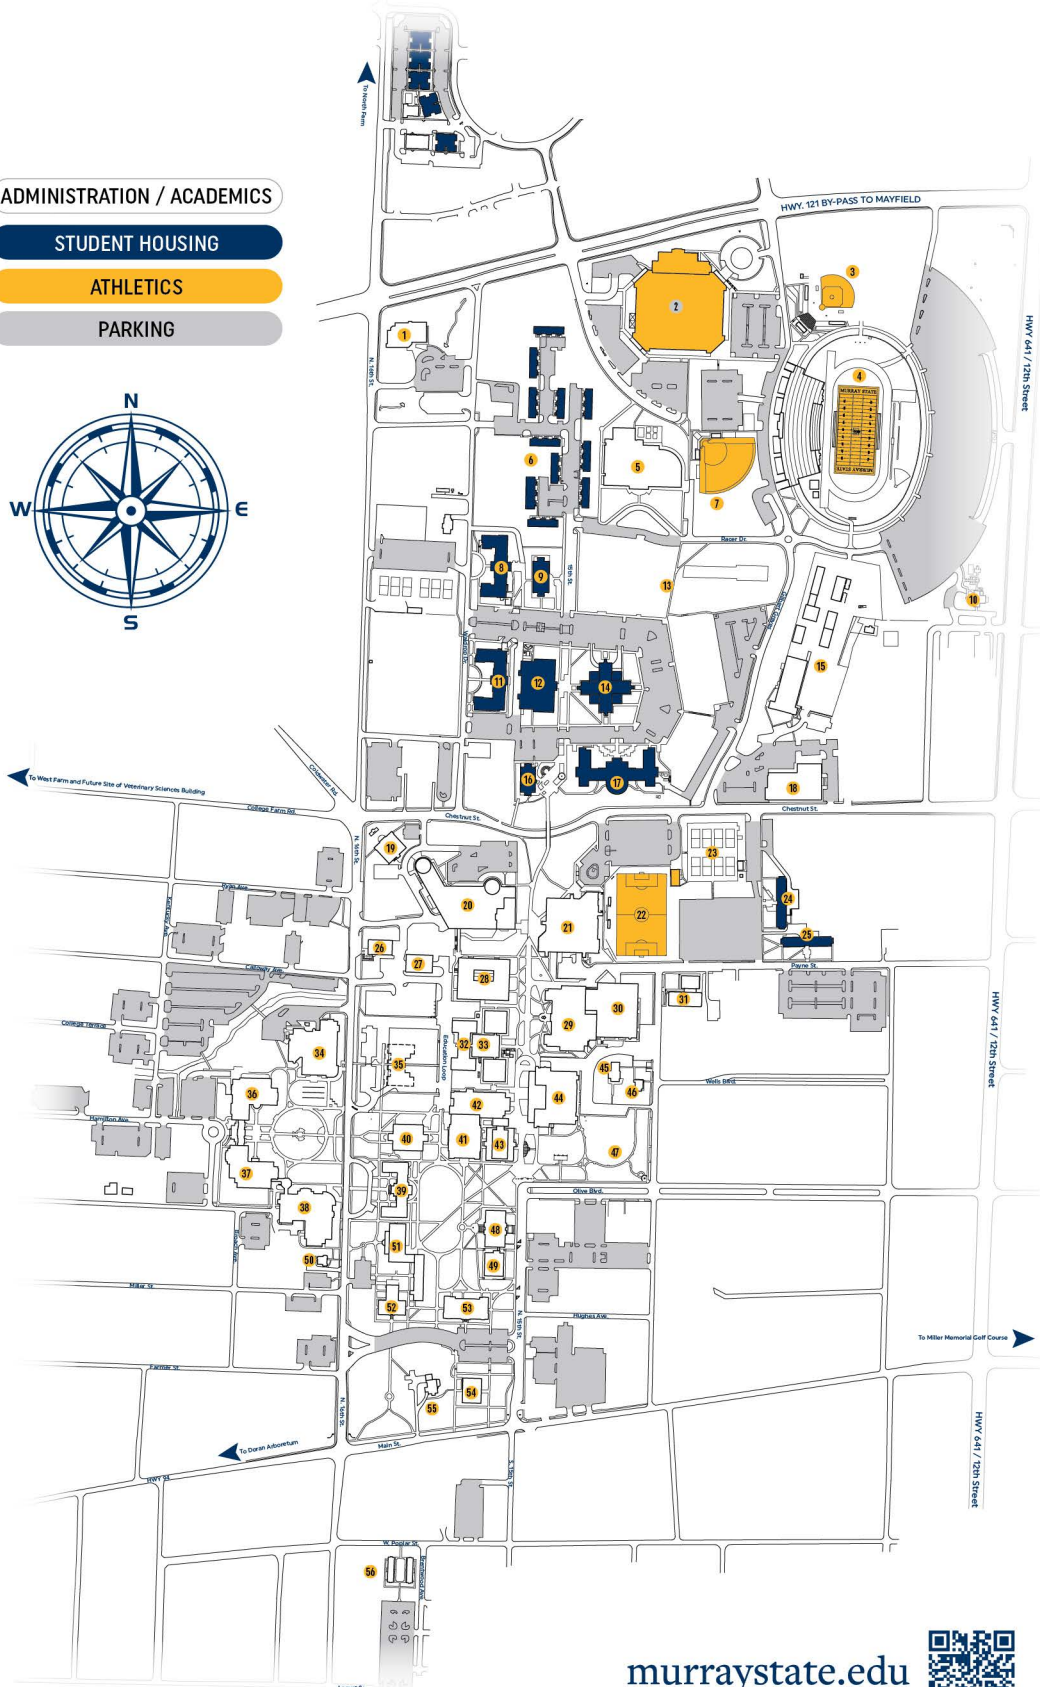

MURRAY STATE UNIVERSITY

Campus Legend

ADMINISTRATION / ACADEMICS

STUDENT HOUSING

ATHLETICS

PARKING

1. Heritage Hall
2. CFSB Center
3. Johnny Reagan Field
4. Roy Stewart Stadium, Pat Spurgin Rifle Range, Marshall Gage Track
5. Susan E. Bauernfeind Recreation and Wellness Center
6. College Courts
7. Racer Field
8. JH Richmond Hall
9. Hester Hall
10. Sid Easley Alumni Center
11. Lee Clark Hall
12. Winslow Dining Hall
13. Future Site of Living/Learning Commons
14. Hart Hall
15. Facilities Management
16. Elizabeth Hall
17. Hollis Franklin Hall
18. Hogancamp General Services Building
19. Murray State Police Department
20. Collins Industry and Technology Center (Jesse D. Jones College of Science, Engineering and Technology)
21. Curris Center
22. Cutchin Field
23. Bennie Purcell Tennis Courts
24. Regents Hall
25. RH White Hall
26. Howton Agricultural Engineering Building
27. Central Heating and Cooling Plant
28. Blackburn Science Building
29. John W. Carr Hall
30. Cutchin Field House/Racer Arena
31. Mason Hall (School of Nursing and Health Professions)
32. Visual Arts Building
33. Oakley Applied Science (Hutson School of Agriculture)
34. Alexander Hall (College of Education and Human Services)
35. Future Site of School of Nursing and Health Professions
36. Biology Building
37. Jesse D. Jones Hall (Chemistry Building)
38. School of Engineering
39. Wells Hall
40. Faculty Hall (College of Humanities and Fine Arts)
41. Lovett Auditorium
42. Old Fine Arts
43. Doyle Fine Arts Center
44. Waterfield Library
45. Simpson Child Development Center
46. University Club
47. Woods Park
48. Pogue Library
49. Lowry Center
50. Nash House
51. Arthur J. Bauernfeind College of Business
52. Wrather Hall/Wrathier West Kentucky Museum
53. Wilson Hall
54. Sparks Hall
55. Oakhurst
56. Sorority Suites

murraystate.edu

* Offices indicated within legend correspond to the building number located on map.