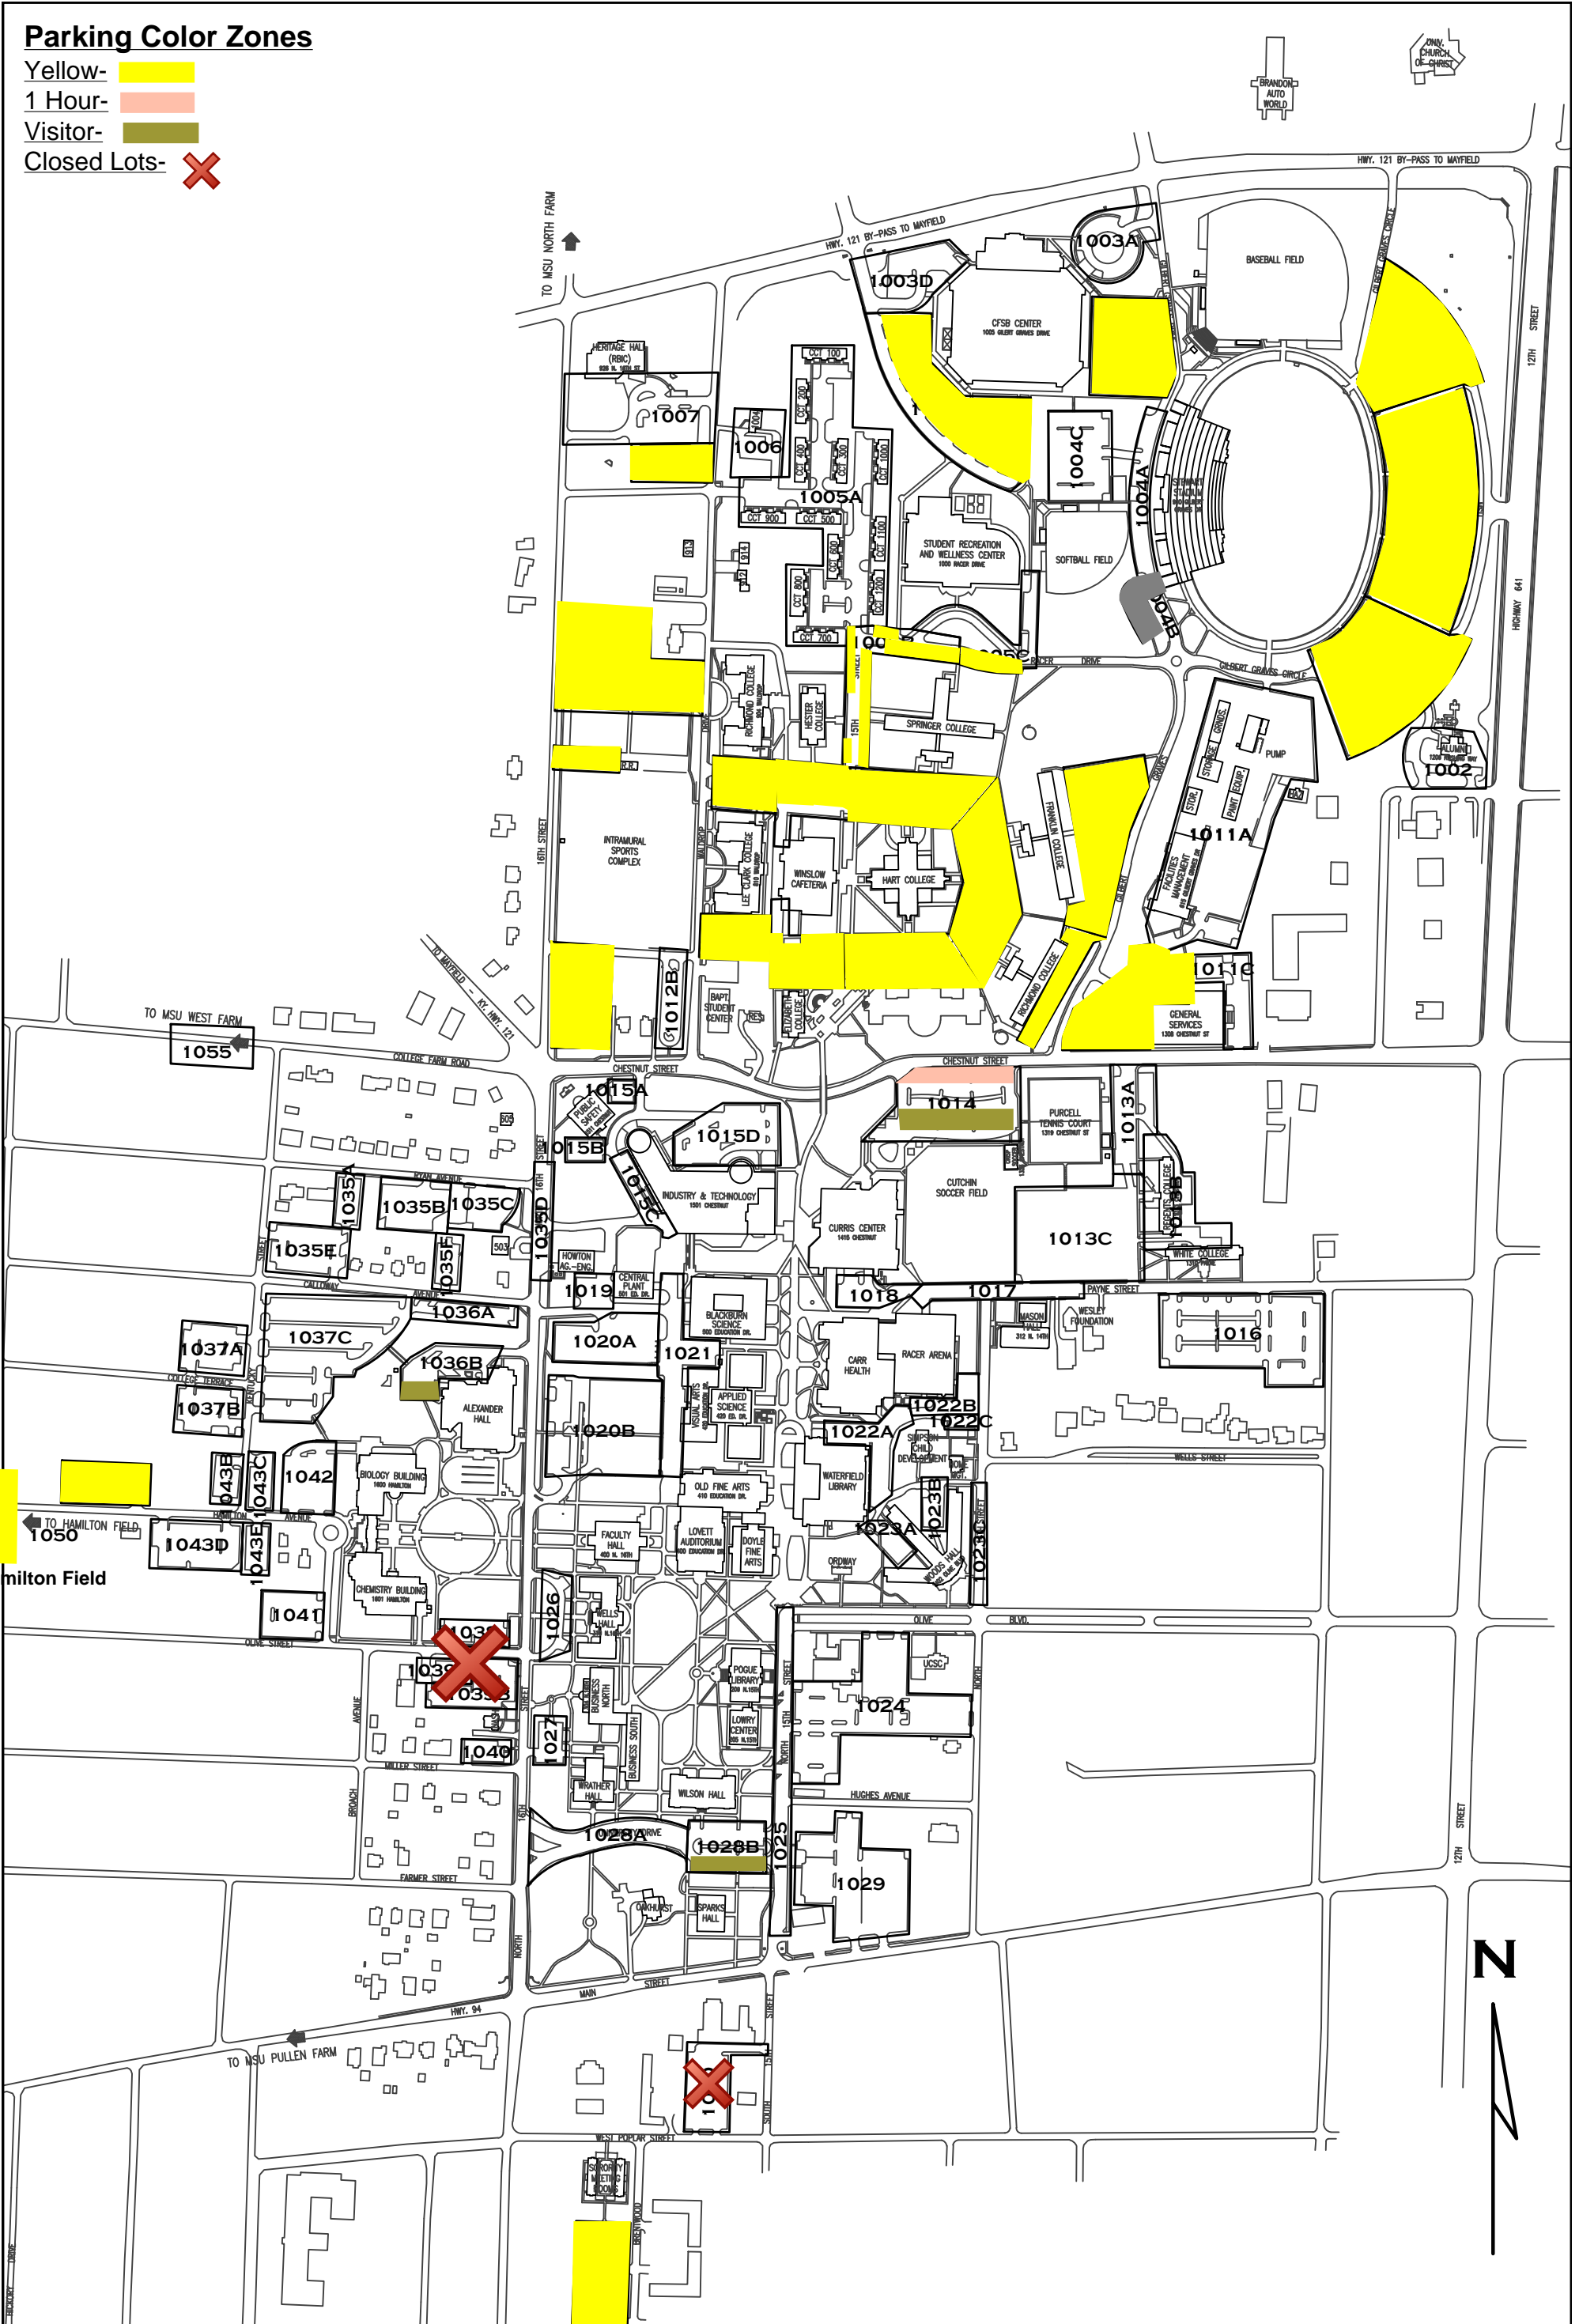

Parking Color Zones

- Yellow-
- 1 Hour-
- Visitor-
- Closed Lots- ✗

Hamilton Field

MURRAY STATE UNIVERSITY
PARKING LOT # LEGEND
N.T.S.