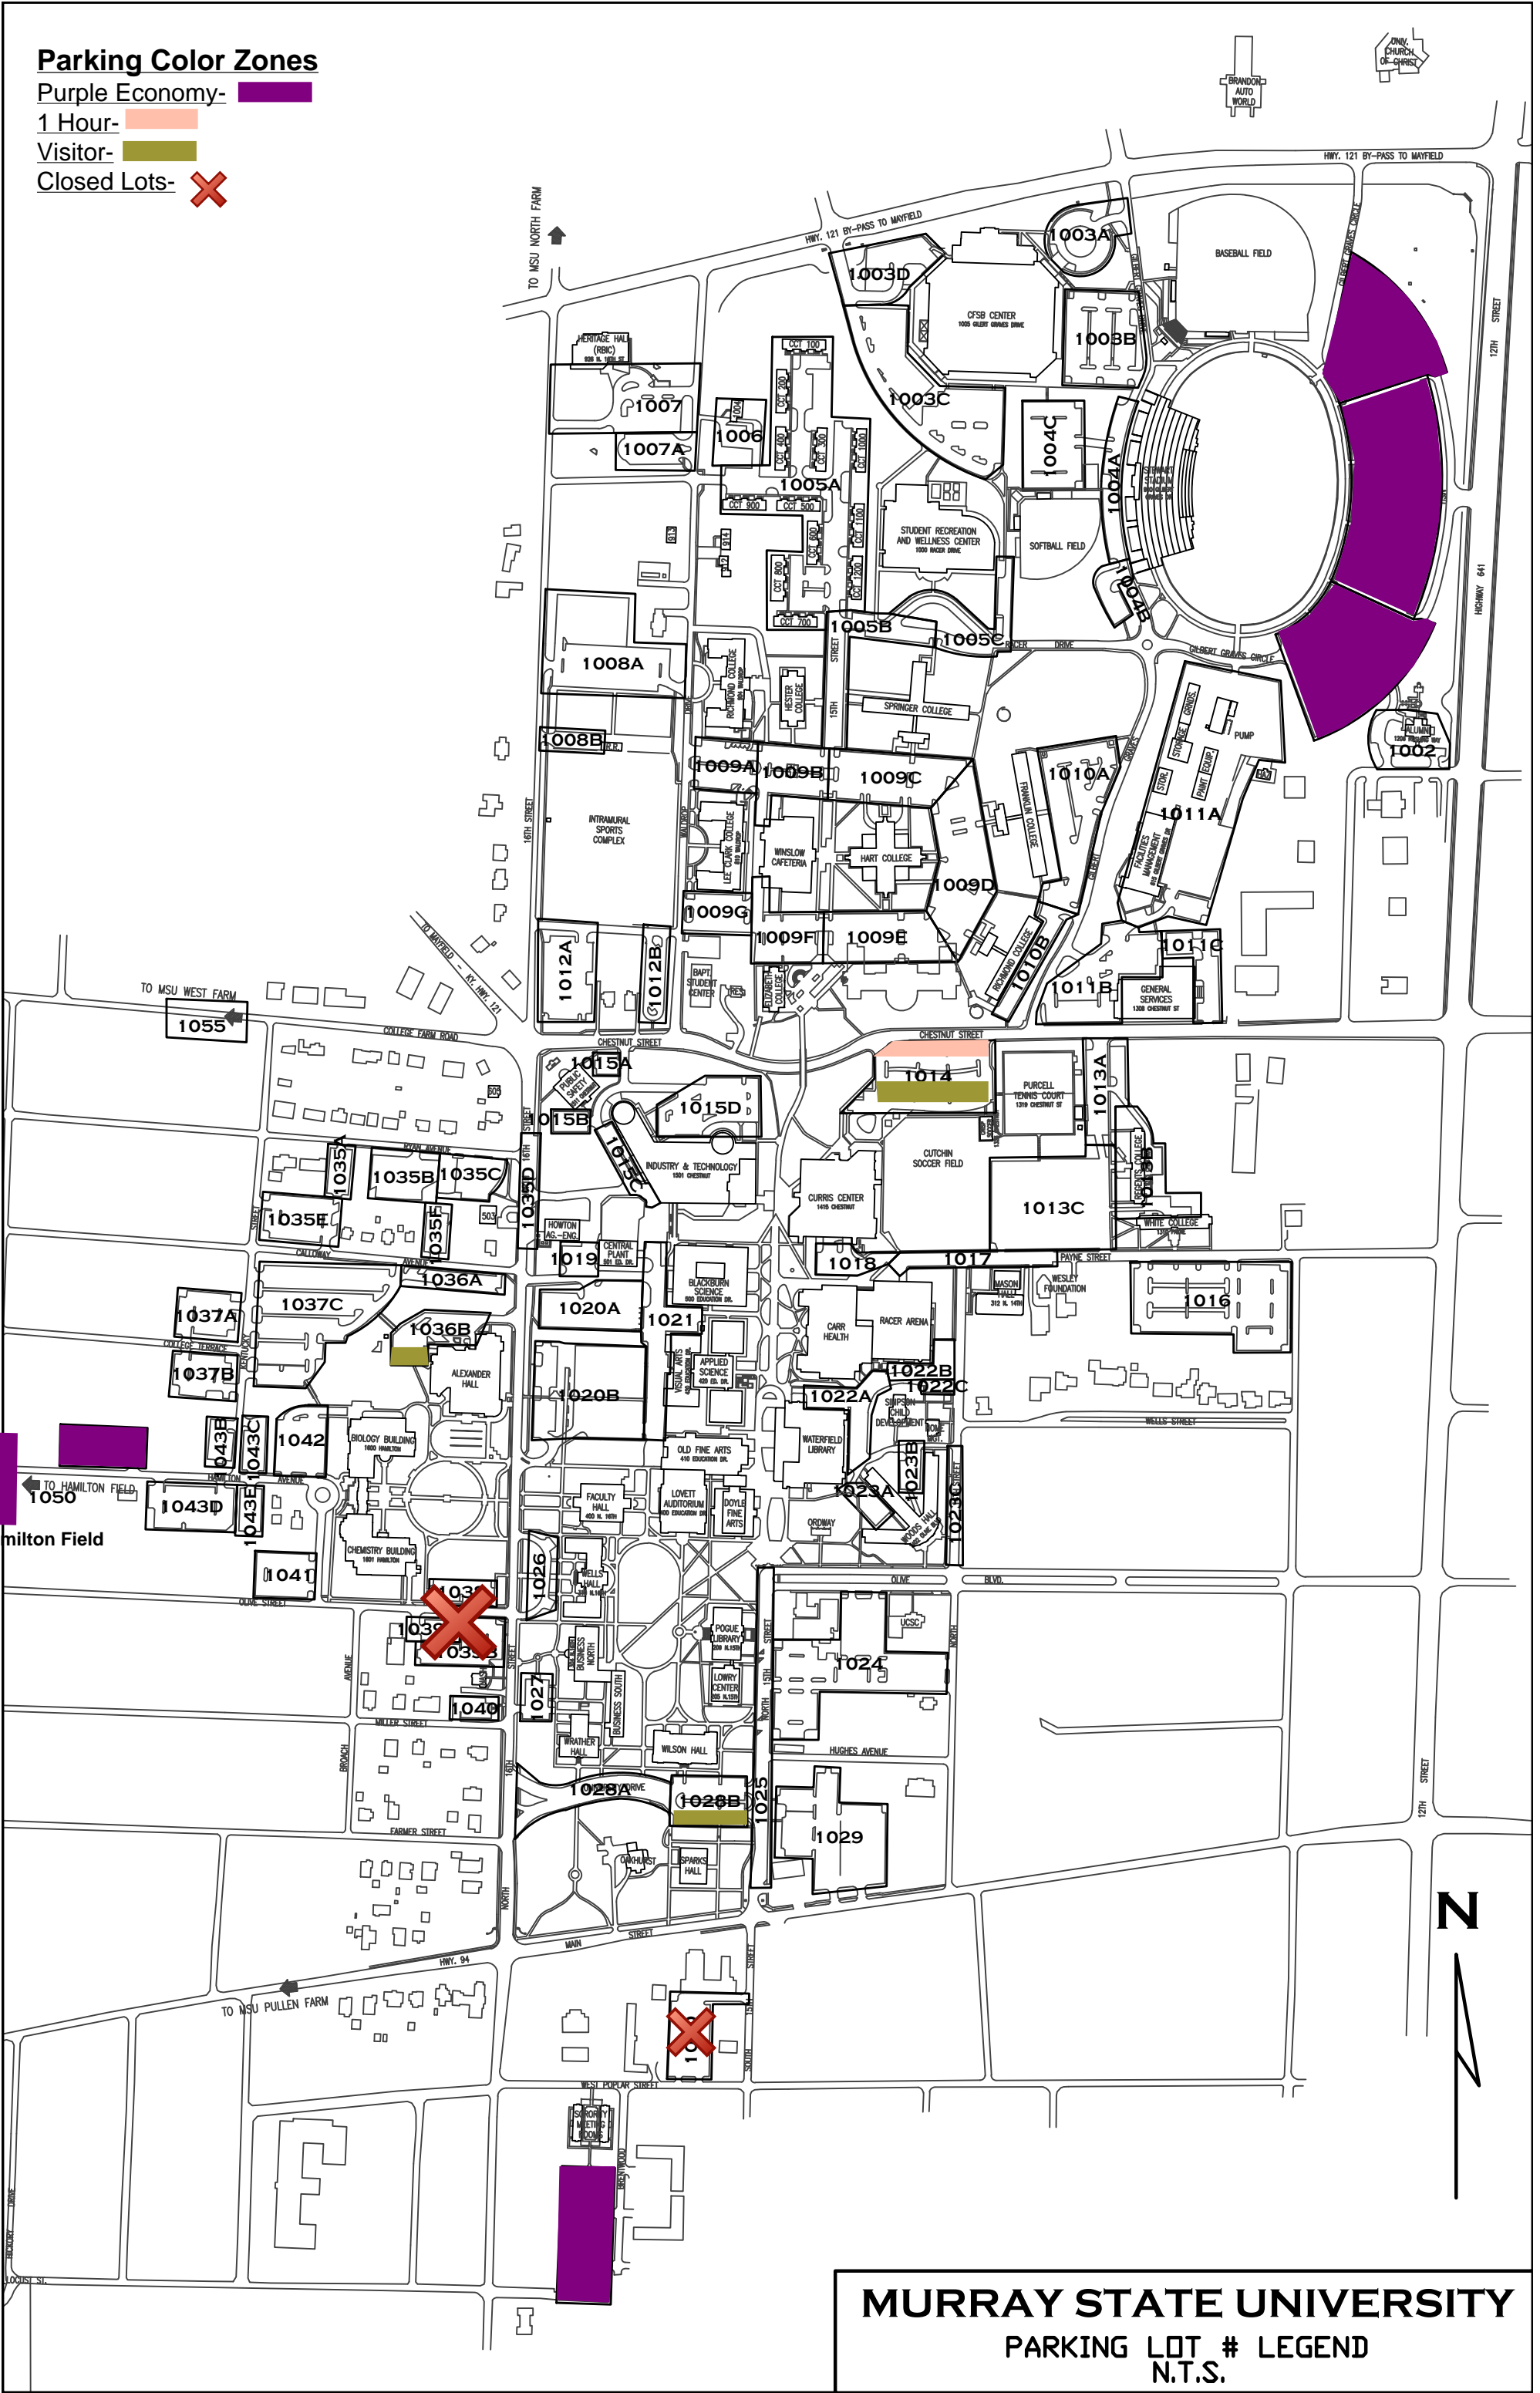

# Parking Color Zones

- Purple Economy- 
- 1 Hour- 
- Visitor- 
- Closed Lots- 

**MURRAY STATE UNIVERSITY**  
**PARKING LOT # LEGEND**  
**N.T.S.**