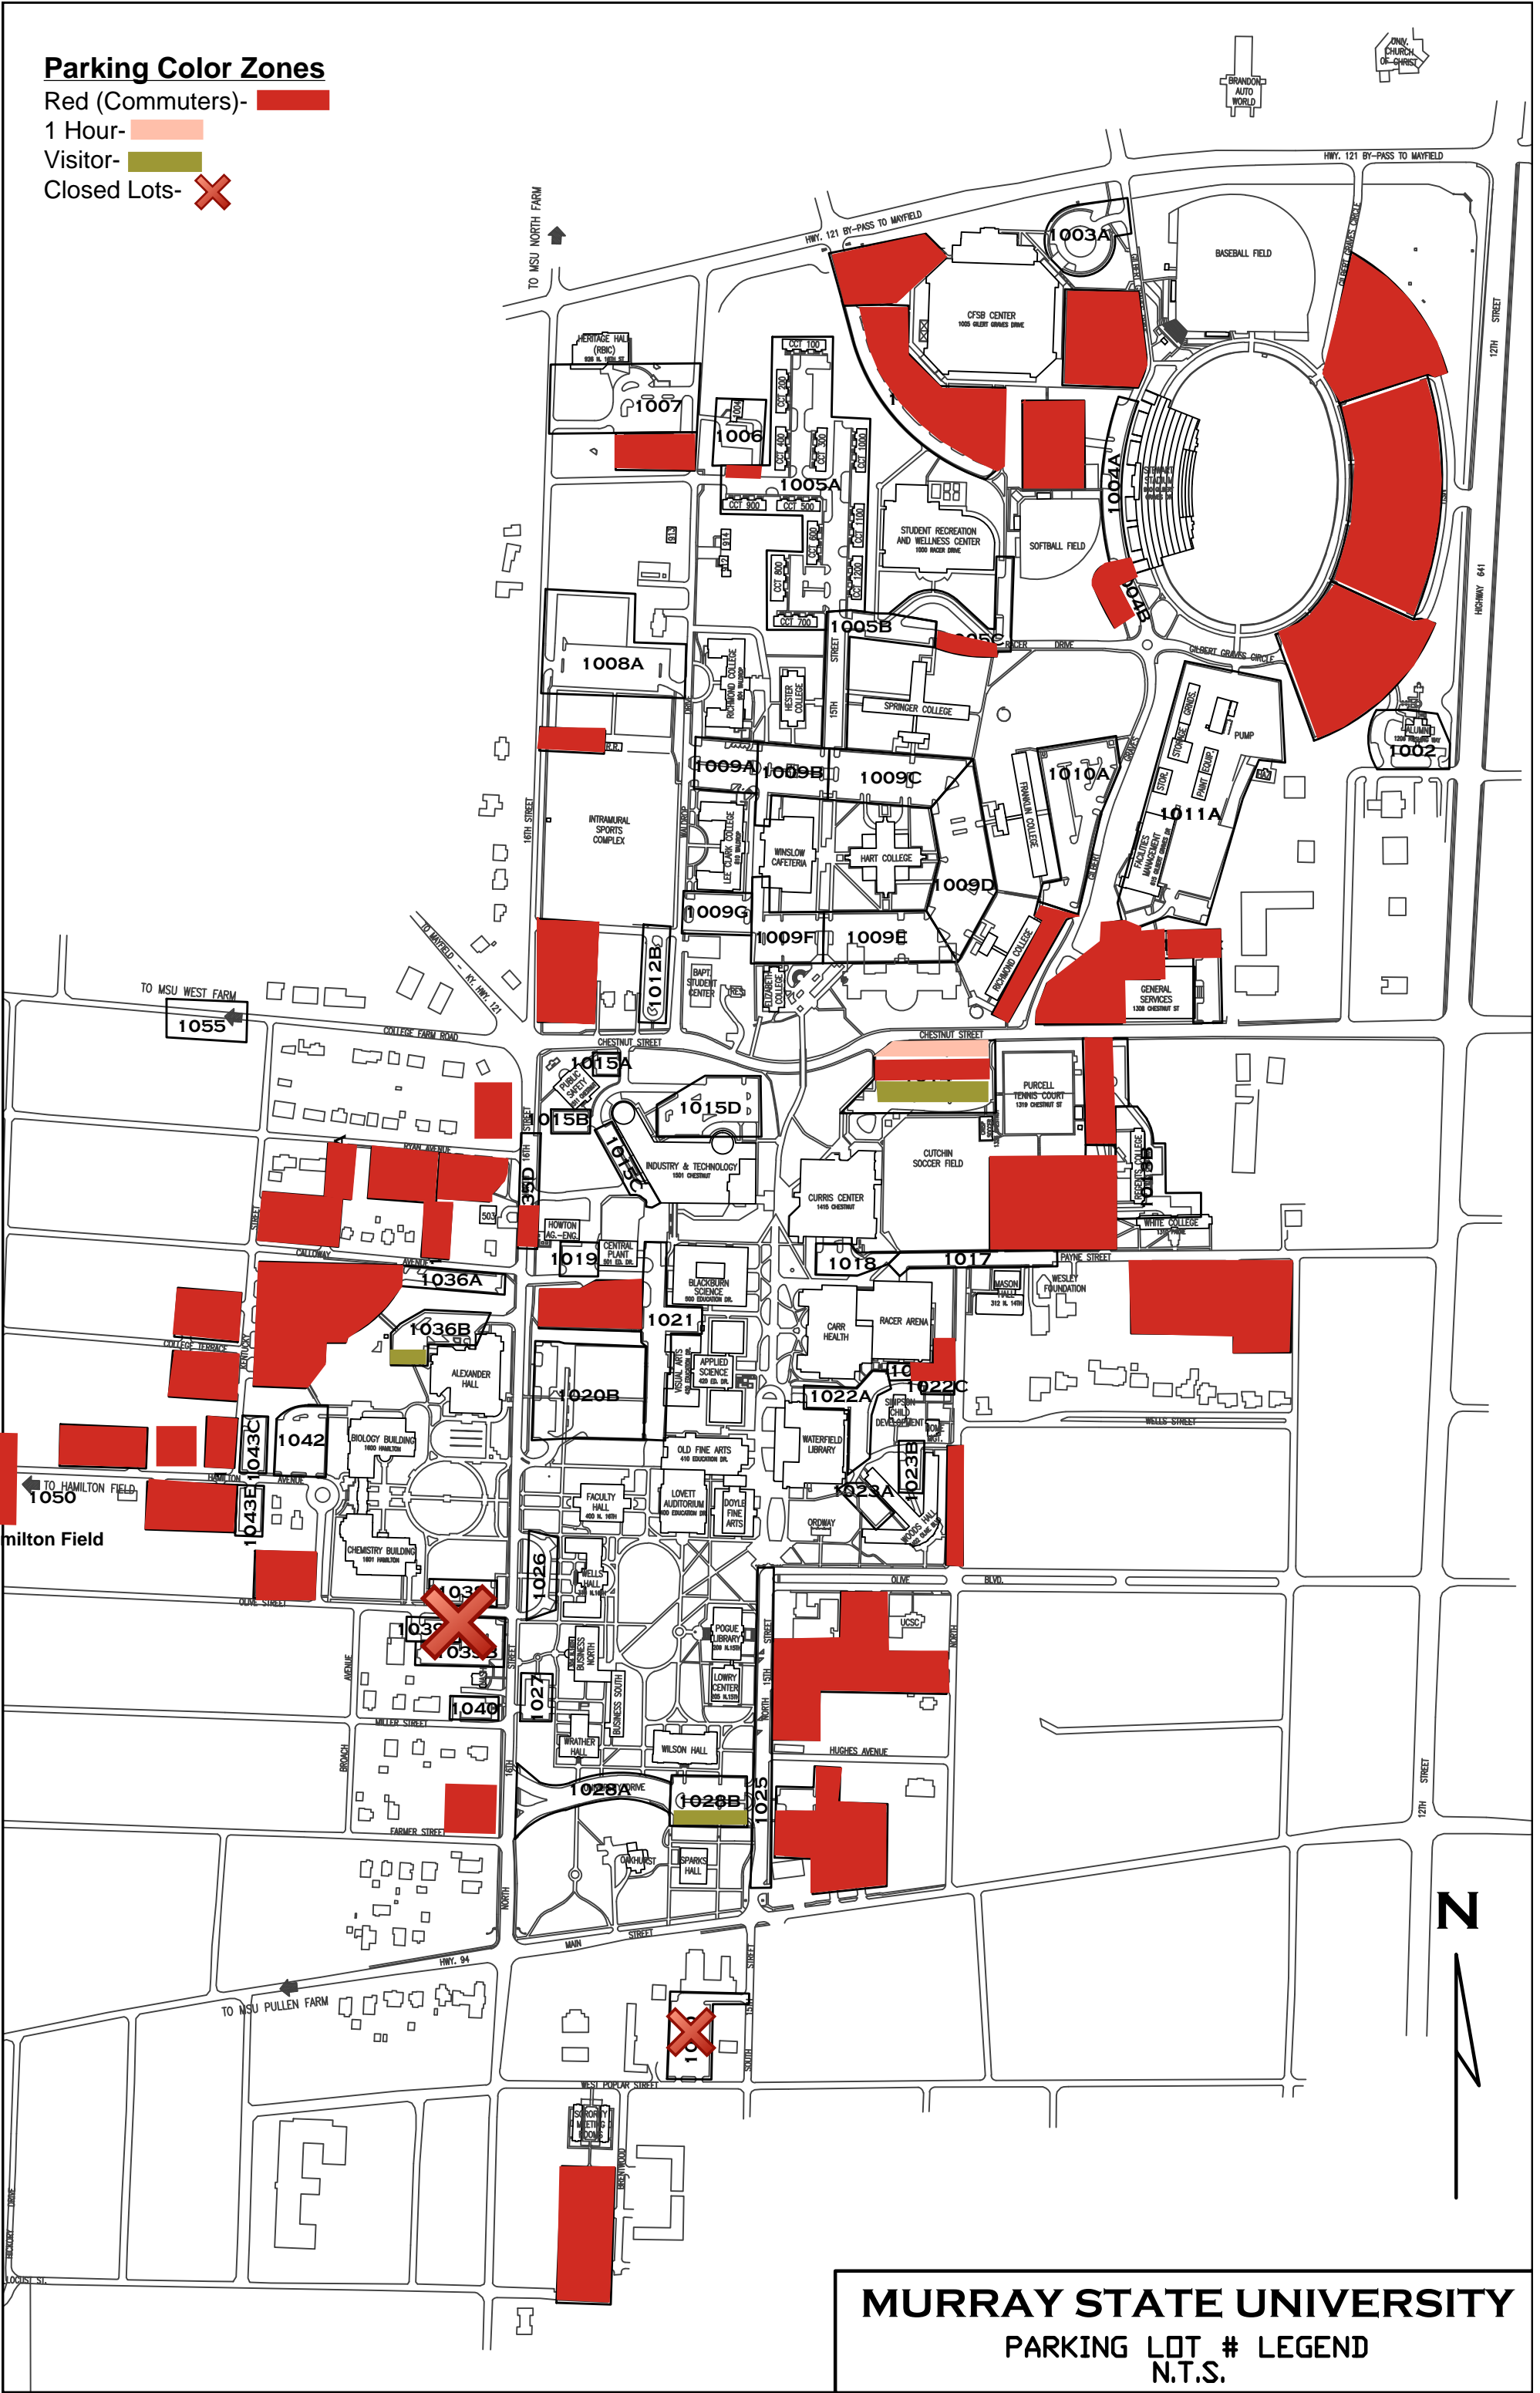

Parking Color Zones

- Red (Commuters)-
- 1 Hour-
- Visitor-
- Closed Lots- ✗

MURRAY STATE UNIVERSITY
PARKING LOT # LEGEND
N.T.S.