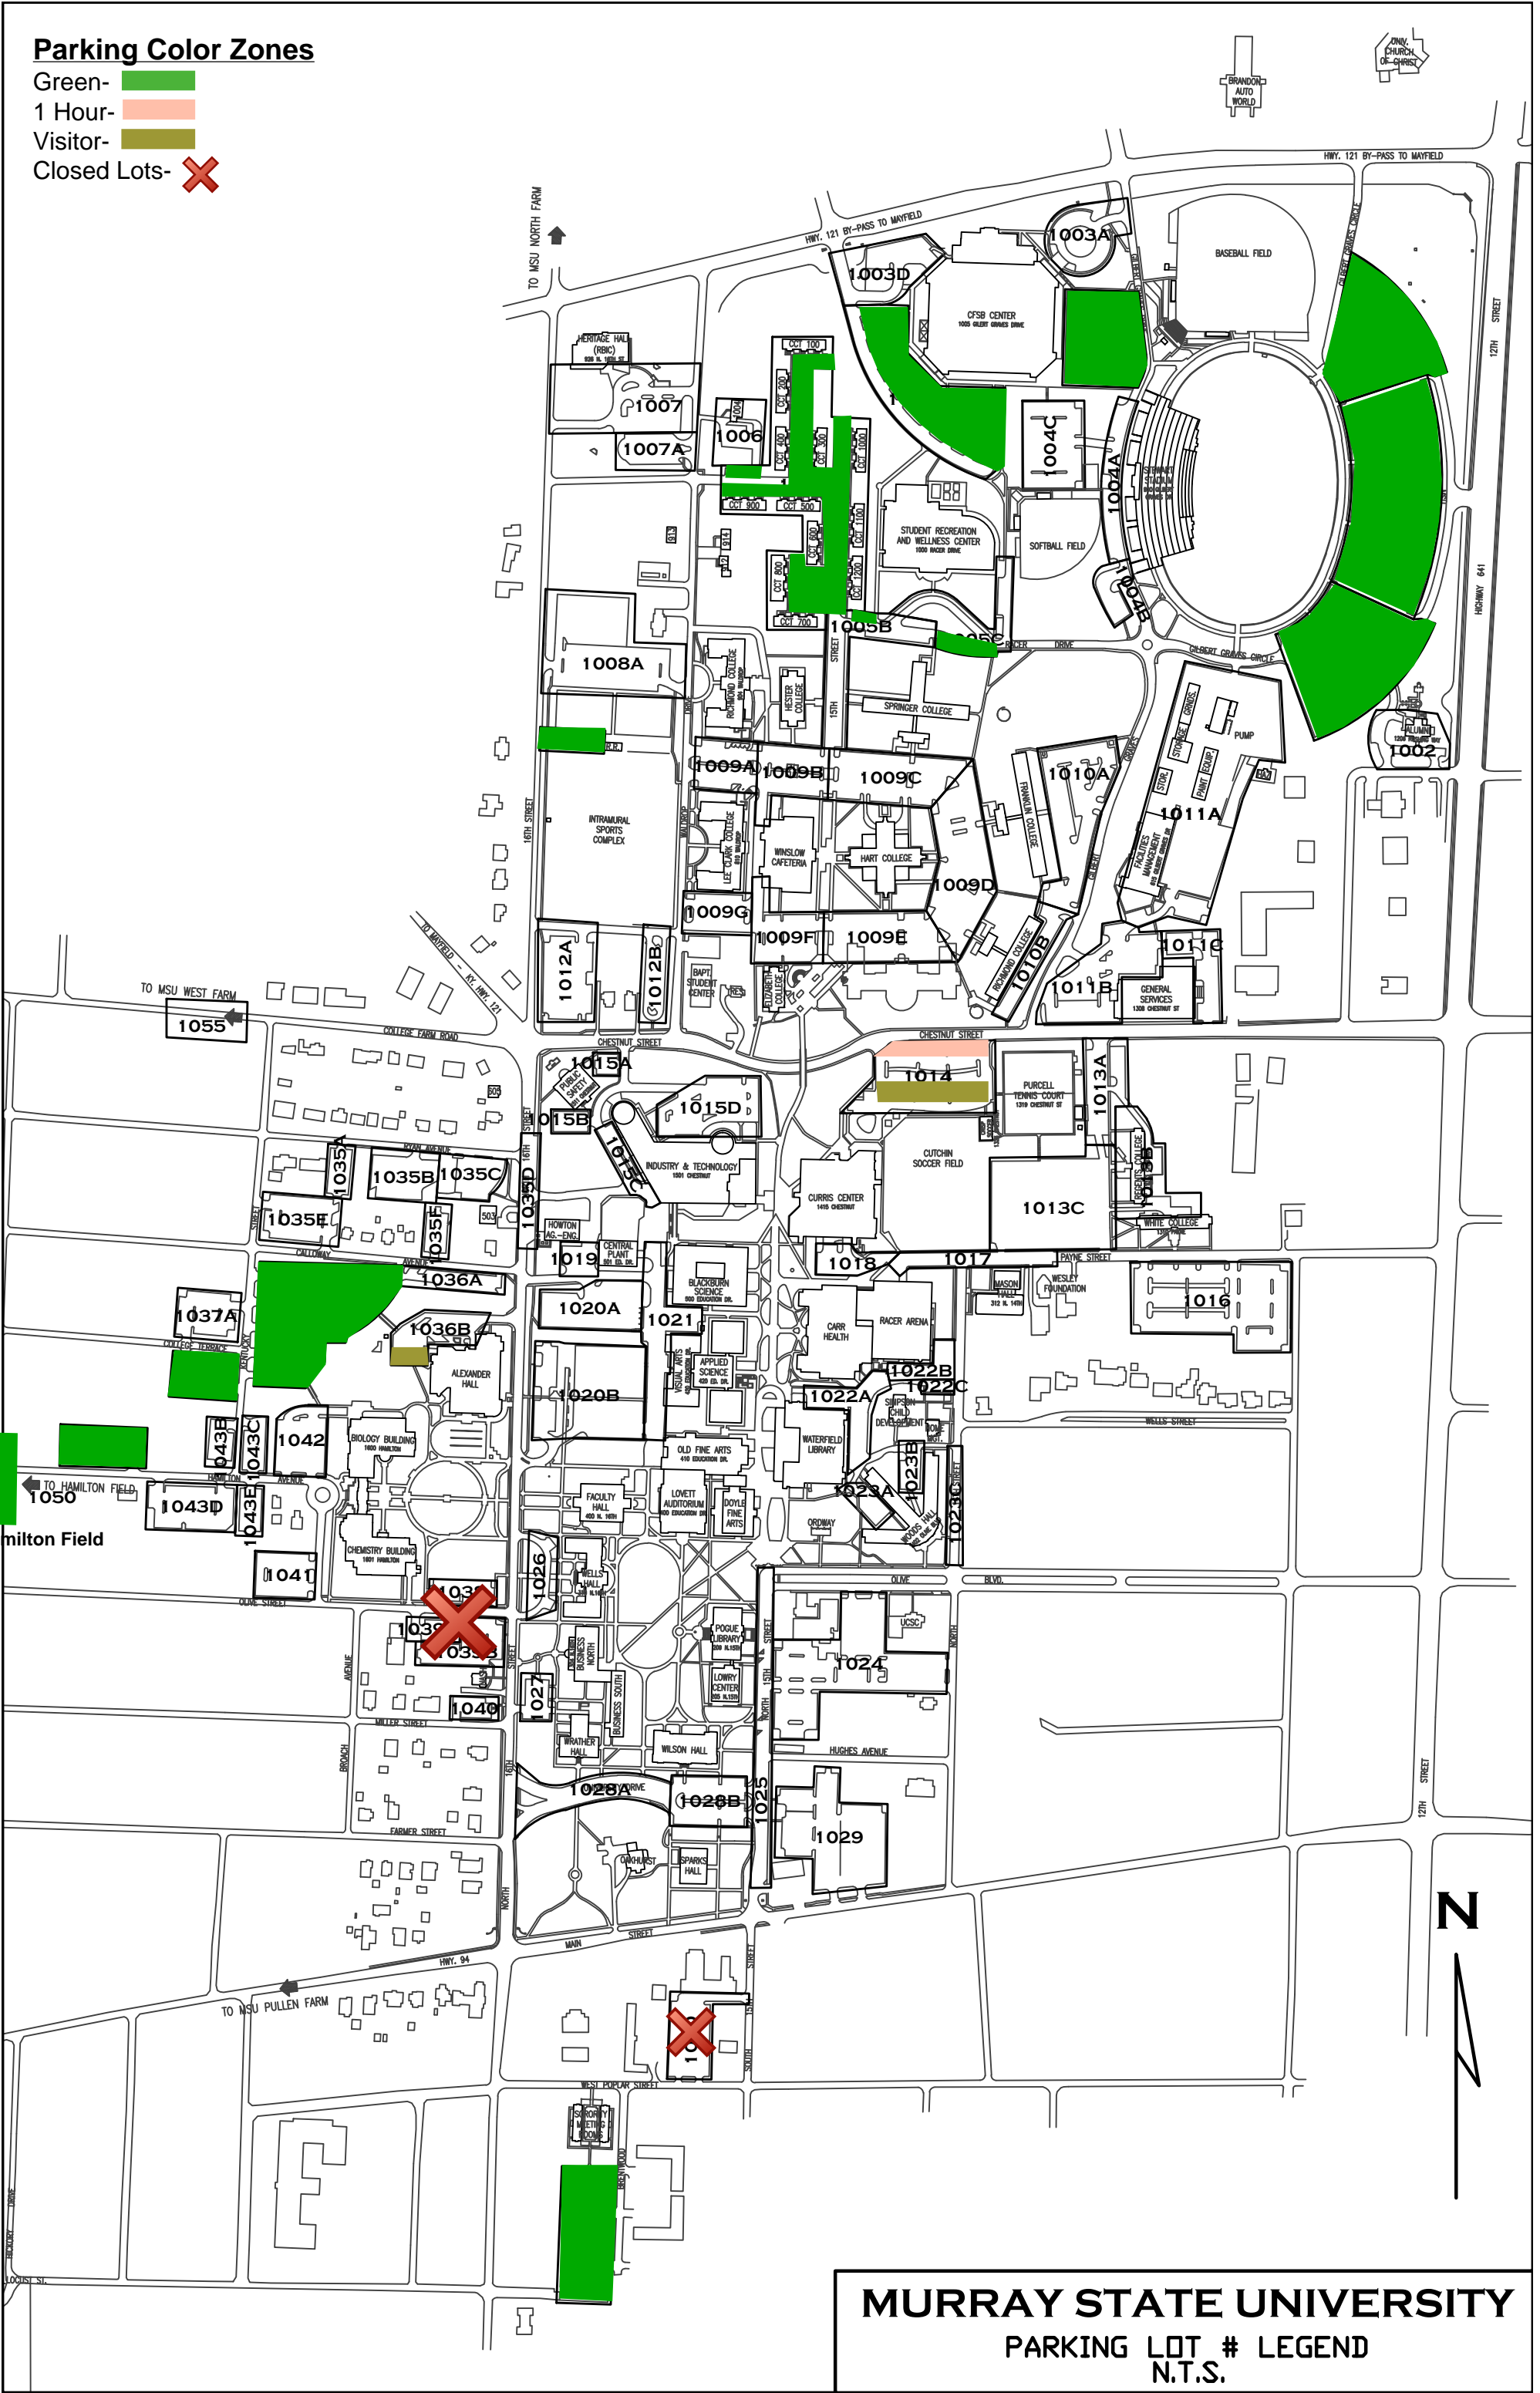

Parking Color Zones

- Green- 
- 1 Hour- 
- Visitor- 
- Closed Lots- 

MURRAY STATE UNIVERSITY
PARKING LOT # LEGEND
N.T.S.