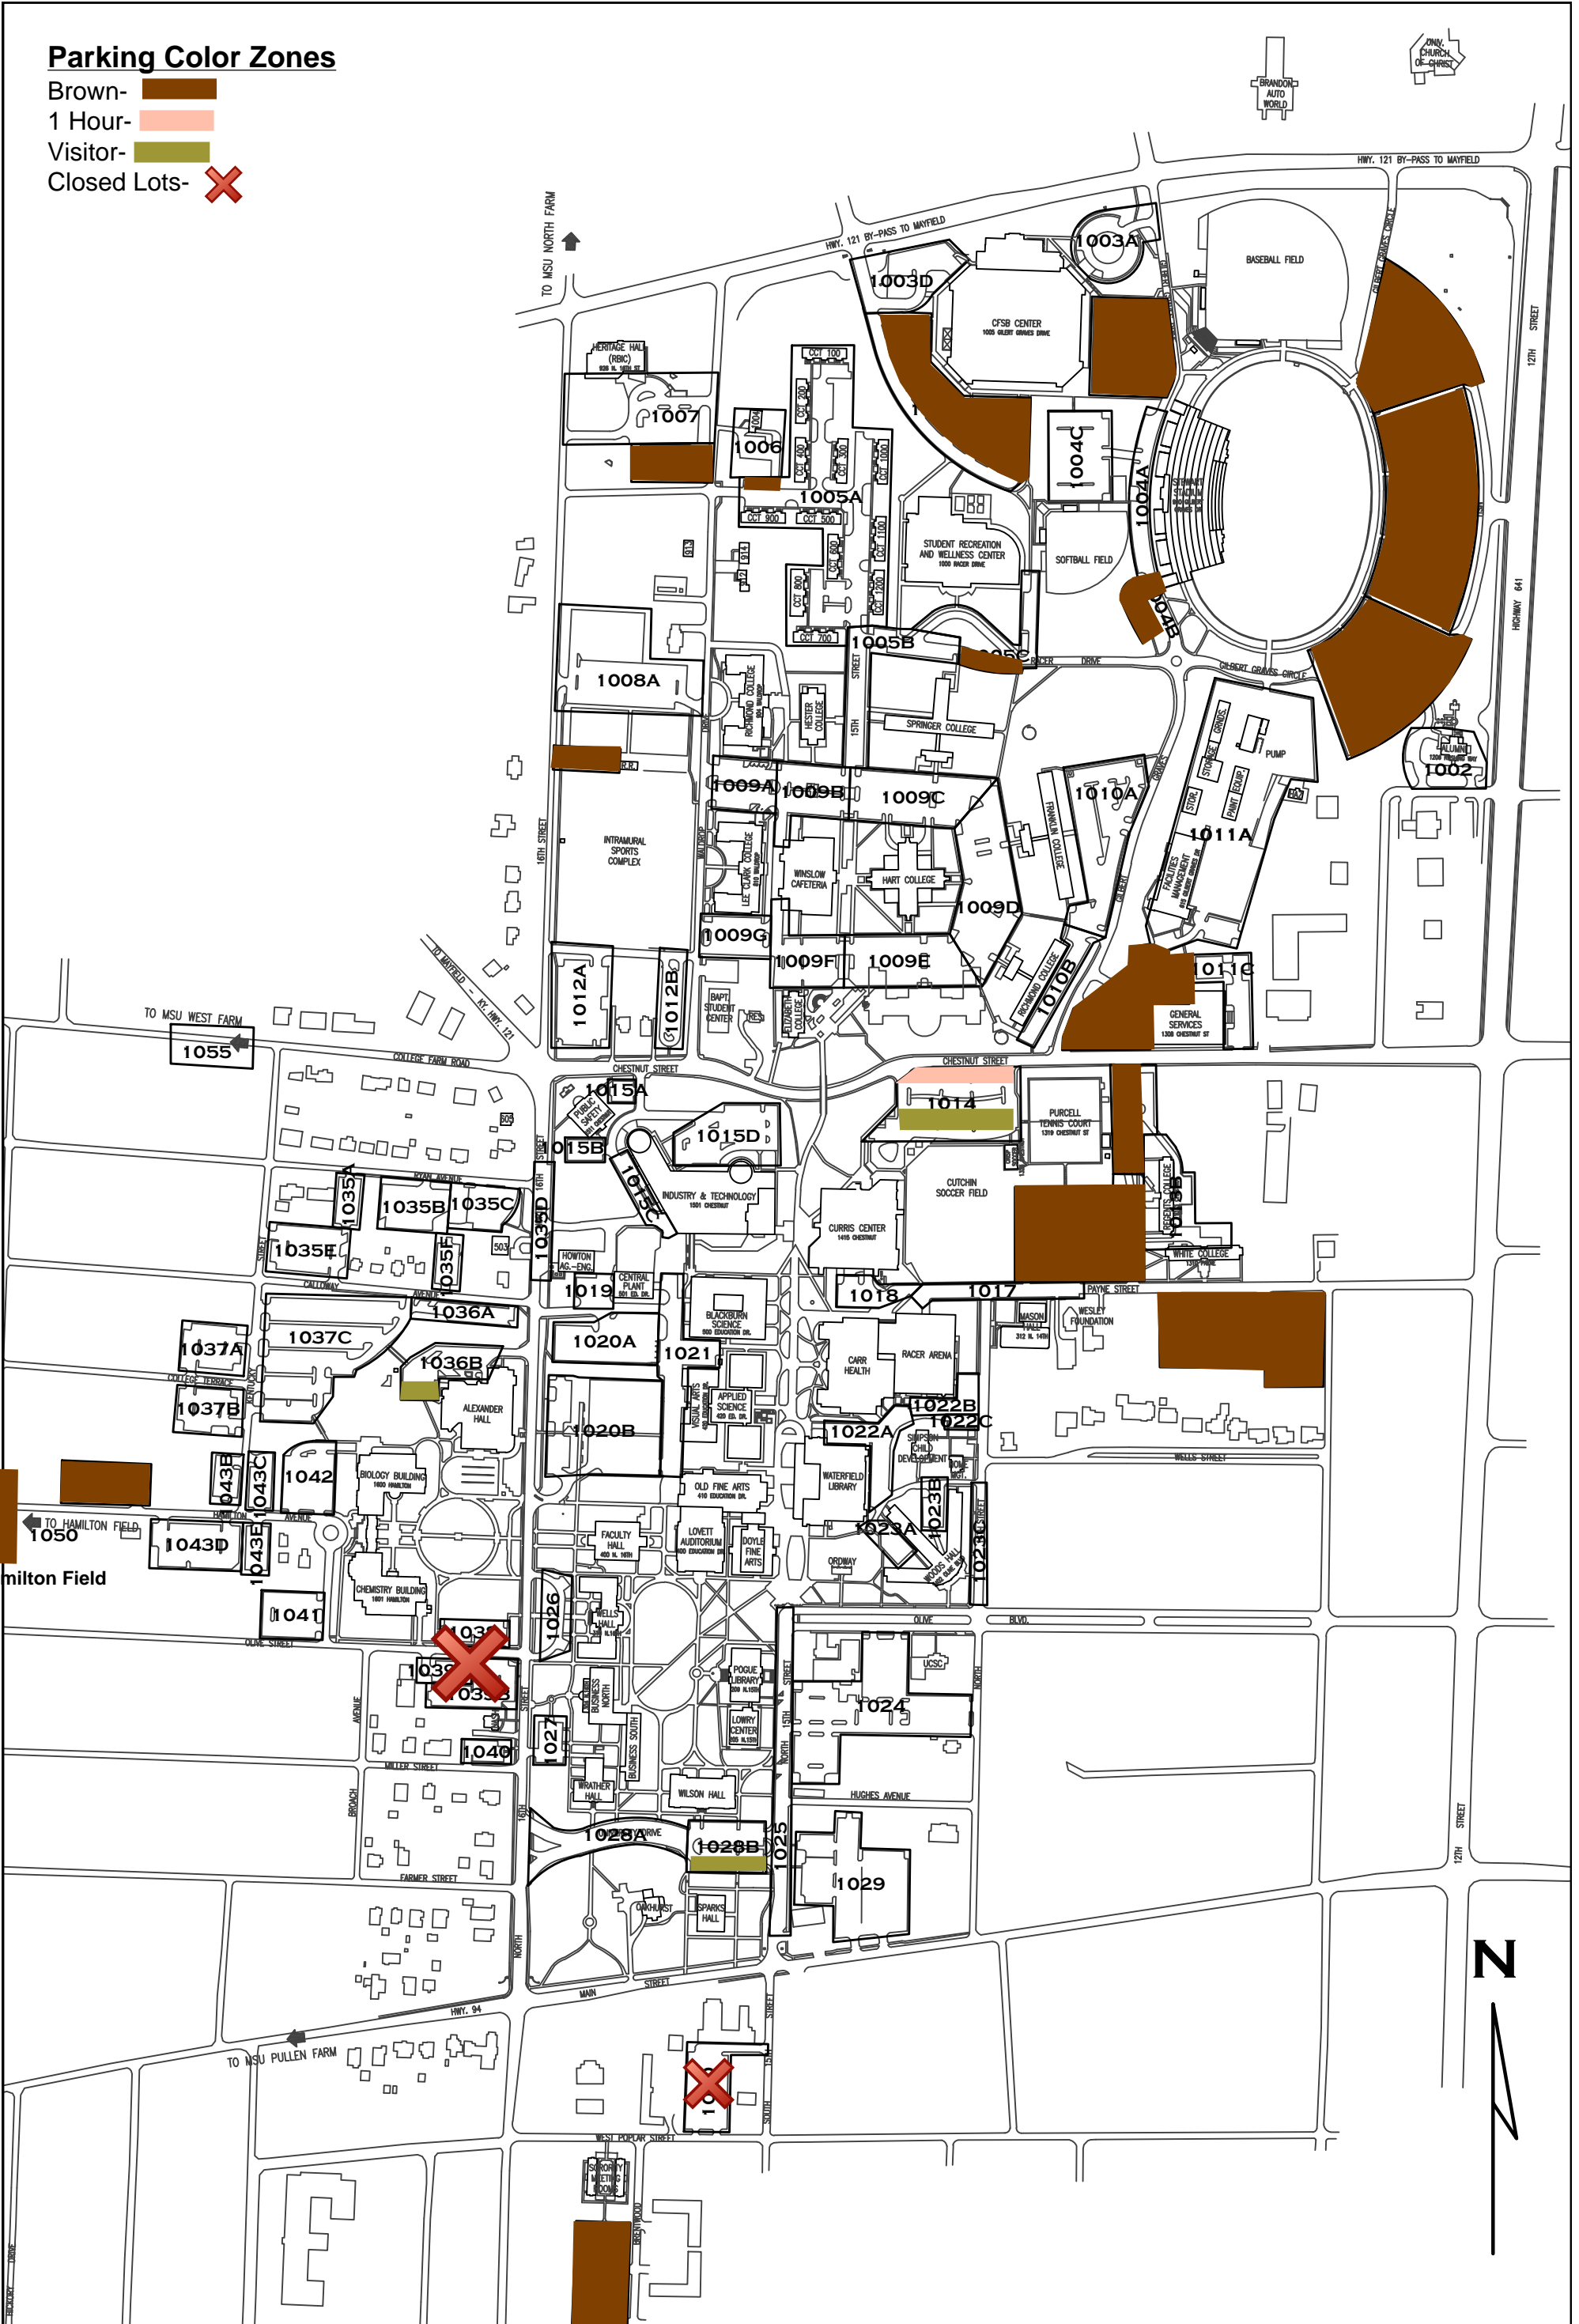

Parking Color Zones

- Brown- 
- 1 Hour- 
- Visitor- 
- Closed Lots- 

MURRAY STATE UNIVERSITY
PARKING LOT # LEGEND
N.T.S.