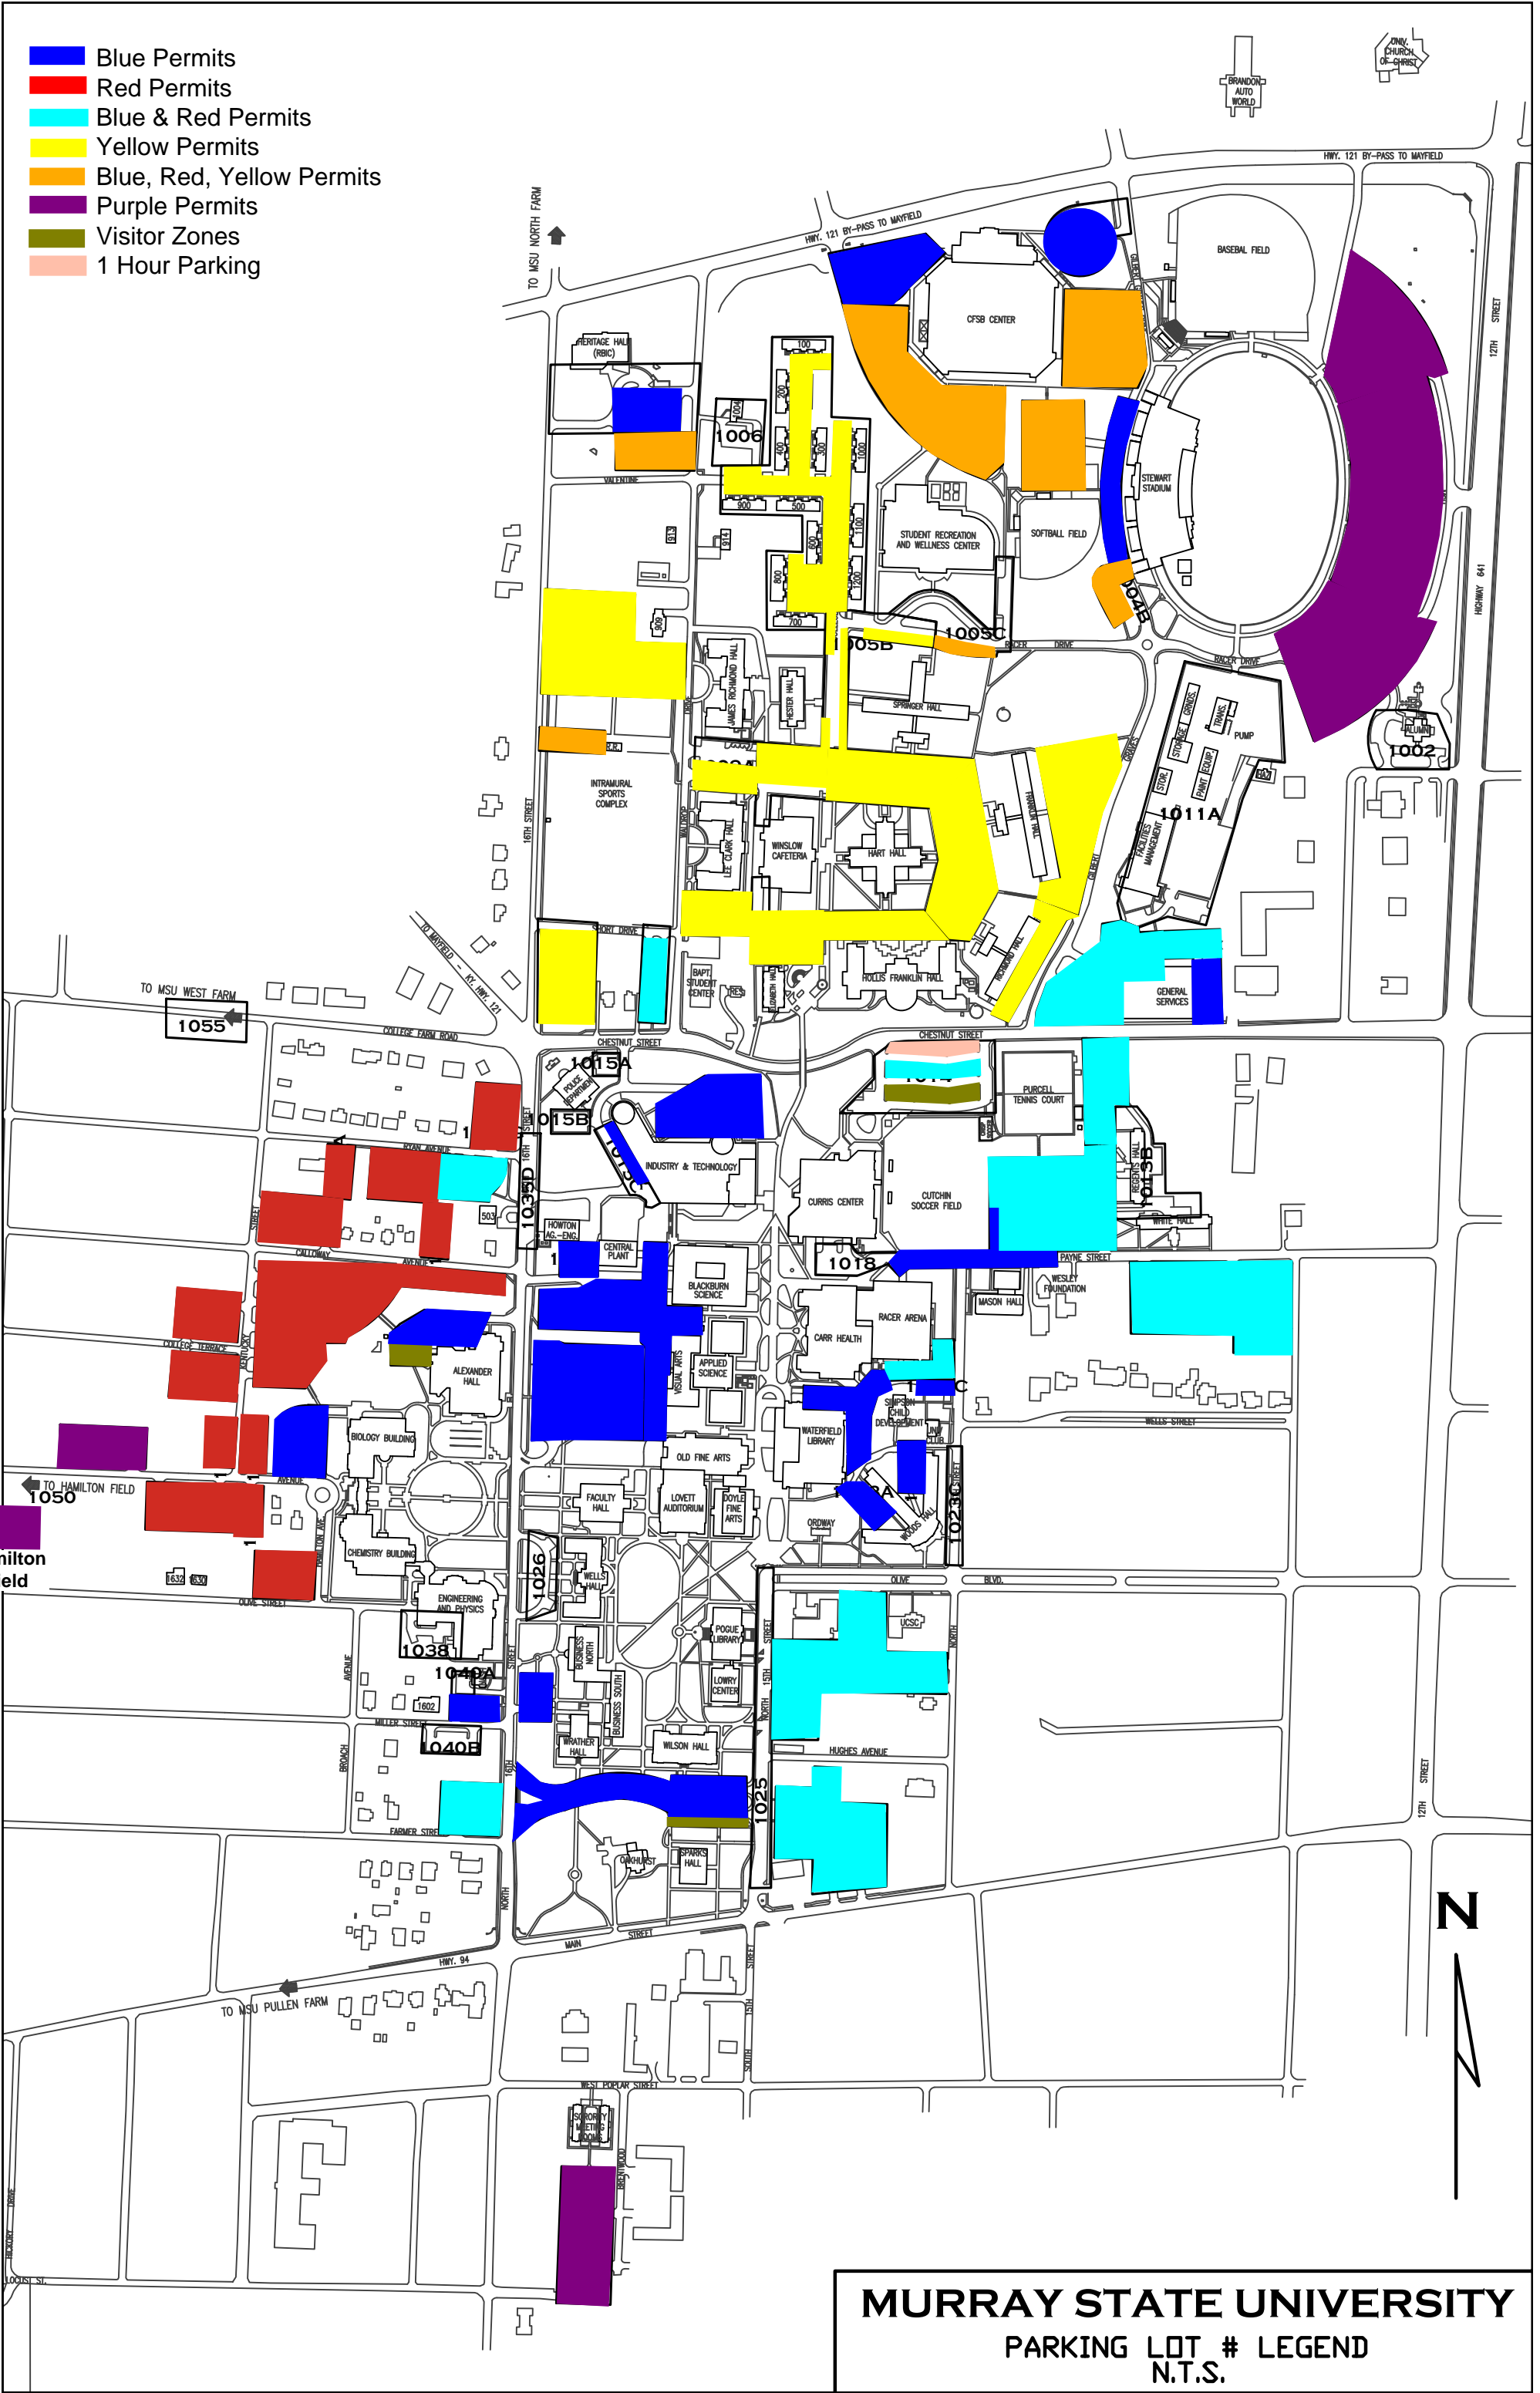

- Blue Permits
- Red Permits
- Blue & Red Permits
- Yellow Permits
- Blue, Red, Yellow Permits
- Purple Permits
- Visitor Zones
- 1 Hour Parking

MURRAY STATE UNIVERSITY
PARKING LOT # LEGEND
N.T.S.